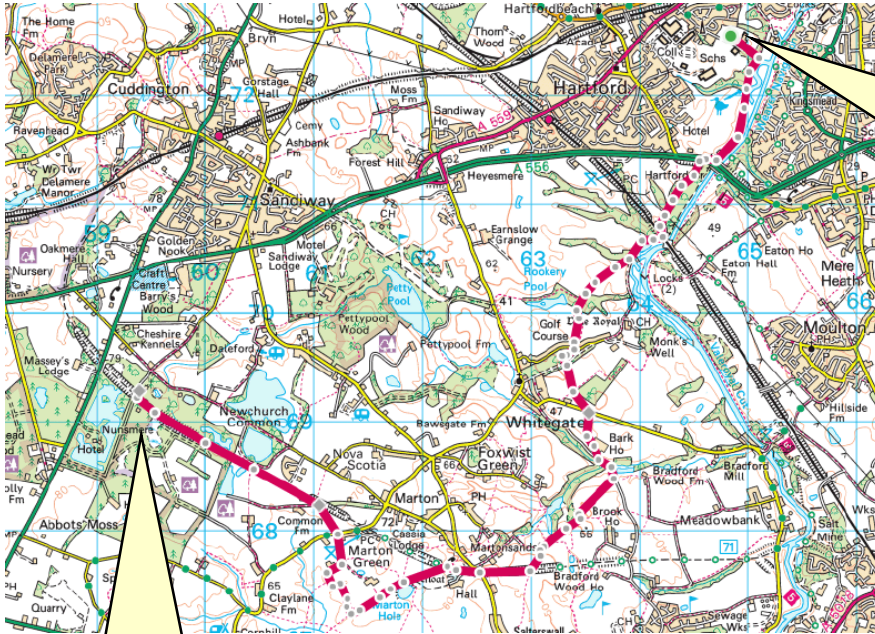

Walking Route for **Bronze** Practice Expedition

Fri 10th – Sat 11th May 2019

St Nicholas' High School, Northwich

(Start or Finish point, depending on Group's letter)

Forest Camp, Sandiway

All groups camp overnight here on Friday

Forest Camp, Sandiway

All groups camp overnight here on Friday

Tarporley Community Centre

(Start or Finish point, depending on Group's letter)