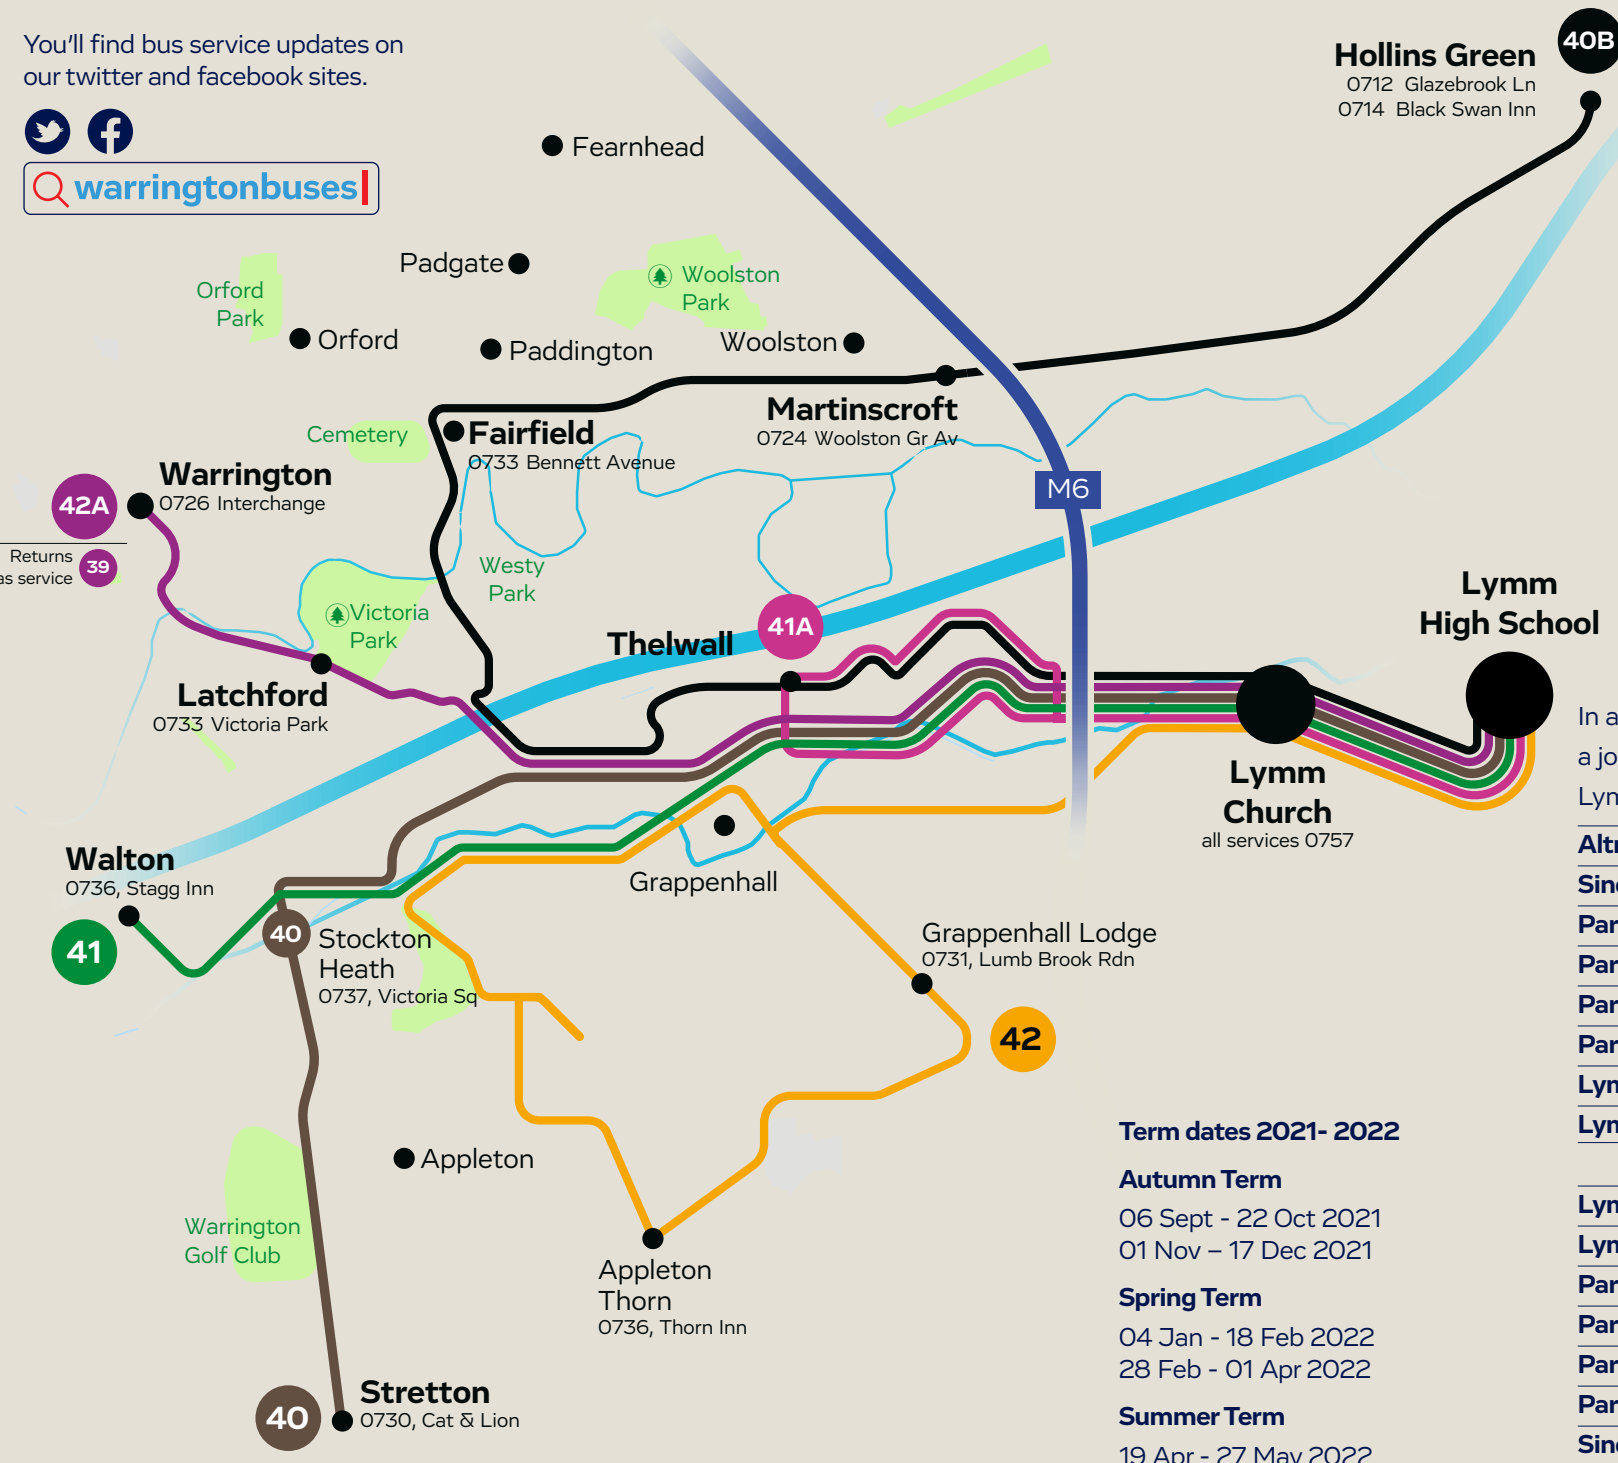

We've made it so easy to get to Lymm High School by bus, and this leaflet shows the direct routes to the High School from around Warrington, with departure times from principal places shown.

All buses shown are run by **Warrington's Own Buses** and run of Lymm High School days only. Term dates for the new academic year are also shown inside.

Fares

On **Warrington's Own Buses**, as well as on bus single, day return and rover tickets, your best value is to get **Touch & Go** either on our app or on smartcard which is available from our Travel Shop in Warrington Interchange.

Published by
Warrington's Own Buses
Wilderspool Causeway
Warrington WA4 6PT

2020-2021 academic year
your buses to & from

LYMM
HIGH SCHOOL

Warrington's
own buses

Warrington's
own buses

You'll find bus service updates on our twitter and facebook sites.

Hollins Green
0712 Glazebrook Ln
0714 Black Swan Inn

40B All buses arrive at Lymm High School **0805**

All lessons will now commence at 0825 - please ensure that you are in your classroom by 0820.

Buses leave Lymm High School