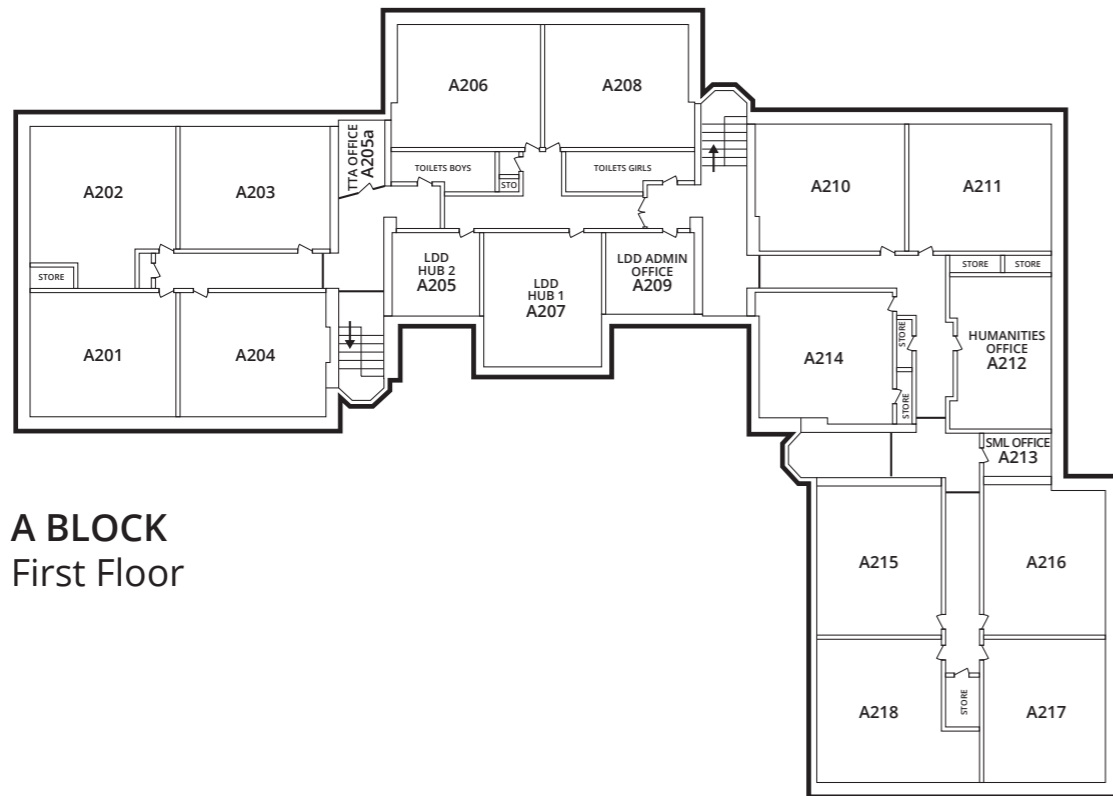

- A A BLOCK**
 - Main reception
 - Headteacher and Head of Year offices
 - Library
 - Resources
 - English Faculty
 - Humanities Faculty
 - Learning Development Faculty
 - Student toilets
- B B BLOCK**
 - Canteen
 - Student Services
 - Staff toilets
 - IT Department
 - IT Support
 - MIS
 - Upgrade intervention
- C C BLOCK**
 - Leisure Centre
 - Shop
- D D BLOCK**
 - Performing Arts Faculty
- E E BLOCK**
 - Main Hall
 - Student toilets
 - PE Faculty
 - Gym
 - PE changing rooms
 - Staff toilets
 - Technology Faculty (Design Tech, Art, Food Tech)
 - Maths Faculty
 - Science Faculty
- L L BLOCK**
 - Languages Faculty
- N N BLOCK**
 - Sixth Form Student Services
 - Sixth Form classrooms
- S S BLOCK**
 - Upper Hex (Sixth Form study area)
 - Lower Hex (Canteen & assembly space)
 - Sixth Form Student toilets
 - Sixth Form classrooms

SCHOOL GROUNDS

- CP1** CAR PARK 1 (Main)
- CP2** CAR PARK 2 (Reception)
- CP3** CAR PARK 3 (Pavilion)
- CP4** CAR PARK 4 (Sixth Form)

PLEASE NOTE: BUILDINGS MAY NOT BE TO SCALE AND ARE REPRESENTATIVE OF THE LAYOUT

A BLOCK

B BLOCK

A BLOCK
First Floor

B BLOCK
Second Floor

B BLOCK
First Floor

A BLOCK
Ground Floor

B BLOCK
Ground Floor

C BLOCK

D BLOCK

LEISURE CENTRE
First Floor

LEISURE CENTRE AND SHOP
Ground Floor

D BLOCK
First Floor

D BLOCK
Ground Floor

E BLOCK

E BLOCK

E BLOCK
Ground Floor