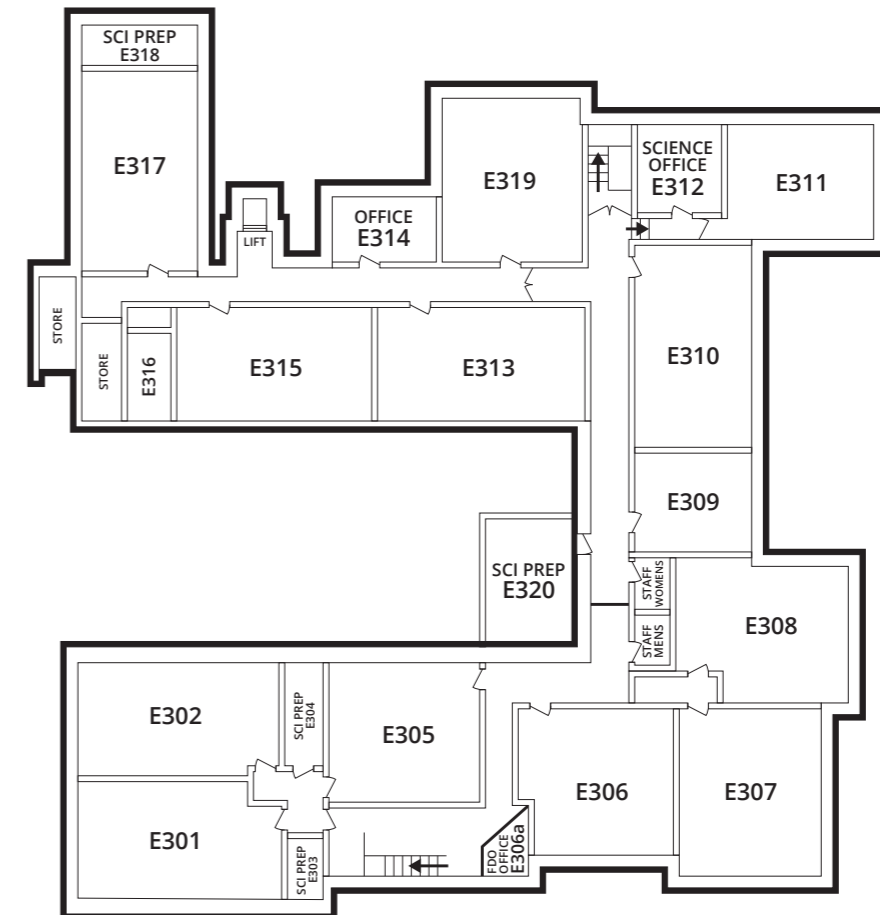

- A A BLOCK**
 - Main reception
 - Headteacher and Head of Year offices
 - Library
 - Resources
 - English Faculty
 - Humanities Faculty
 - Learning Development Faculty
 - Student toilets
- B B BLOCK**
 - Canteen
 - Student Services
 - Staff toilets
 - IT Department
 - IT Support
 - MIS
 - Upgrade intervention
- C C BLOCK**
 - Leisure Centre
 - Shop
- D D BLOCK**
 - Performing Arts Faculty
- E E BLOCK**
 - Main Hall
 - Student toilets
 - PE Faculty
 - Gym
 - PE changing rooms
 - Staff toilets
 - Technology Faculty (Design Tech, Art, Food Tech)
 - Maths Faculty
 - Science Faculty
- L L BLOCK**
 - Languages Faculty
- N N BLOCK**
 - Sixth Form Student Services
 - Sixth Form classrooms
- S S BLOCK**
 - Upper Hex (Sixth Form study area)
 - Lower Hex (Canteen & assembly space)
 - Sixth Form Student toilets
 - Sixth Form classrooms

A BLOCK

B BLOCK

A BLOCK
First Floor

B BLOCK
Second Floor

B BLOCK
First Floor

A BLOCK
Ground Floor

B BLOCK
Ground Floor

C BLOCK

D BLOCK

LEISURE CENTRE
First Floor

LEISURE CENTRE AND SHOP
Ground Floor

D BLOCK
First Floor

D BLOCK
Ground Floor

E BLOCK

E BLOCK

E BLOCK
Ground Floor

E BLOCK
Lower Ground Floor

E BLOCK
First Floor

N & S BLOCK (SIXTH FORM)
First Floor

N & S BLOCK (SIXTH FORM)
Ground Floor

L BLOCK
First Floor

L BLOCK
Ground Floor

LYMM
HIGH SCHOOL