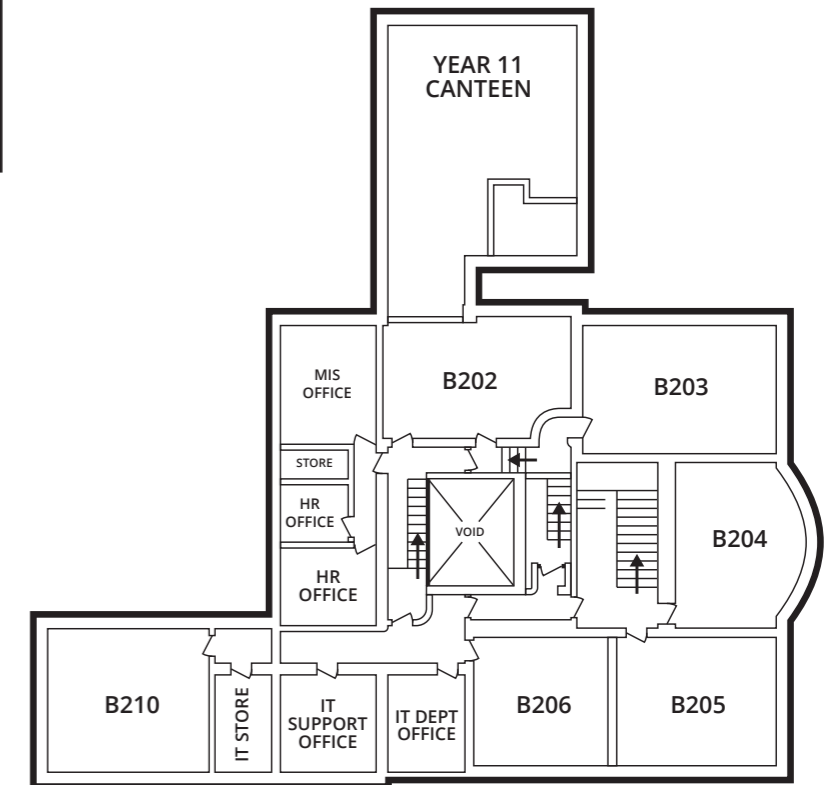

- A A BLOCK**
 - Main reception
 - Headteacher and Head of Year offices
 - Library
 - Resources
 - English Faculty
 - Humanities Faculty
 - Learning Development Faculty
 - Student toilets
- B B BLOCK**
 - Canteen
 - Student Services
 - Staff toilets
 - IT Department
 - IT Support
 - MIS
 - Upgrade intervention
- C C BLOCK**
 - Leisure Centre
 - Shop
- D D BLOCK**
 - Performing Arts Faculty
- E E BLOCK**
 - Main Hall
 - Student toilets
 - PE Faculty
 - Gym
 - PE changing rooms
 - Staff toilets
 - Technology Faculty (Design Tech, Art, Food Tech)
 - Maths Faculty
 - Science Faculty
- L L BLOCK**
 - Languages Faculty
- N N BLOCK**
 - Sixth Form Student Services
 - Sixth Form classrooms
- S S BLOCK**
 - Upper Hex (Sixth Form study area)
 - Lower Hex (Canteen & assembly space)
 - Sixth Form Student toilets
 - Sixth Form classrooms

A BLOCK

B BLOCK

A BLOCK
First Floor

B BLOCK
Second Floor

B BLOCK
First Floor

A BLOCK
Ground Floor

B BLOCK
Ground Floor

C BLOCK

D BLOCK

LEISURE CENTRE
First Floor

LEISURE CENTRE AND SHOP
Ground Floor

D BLOCK
First Floor

D BLOCK
Ground Floor

E BLOCK

E BLOCK

E BLOCK
Ground Floor