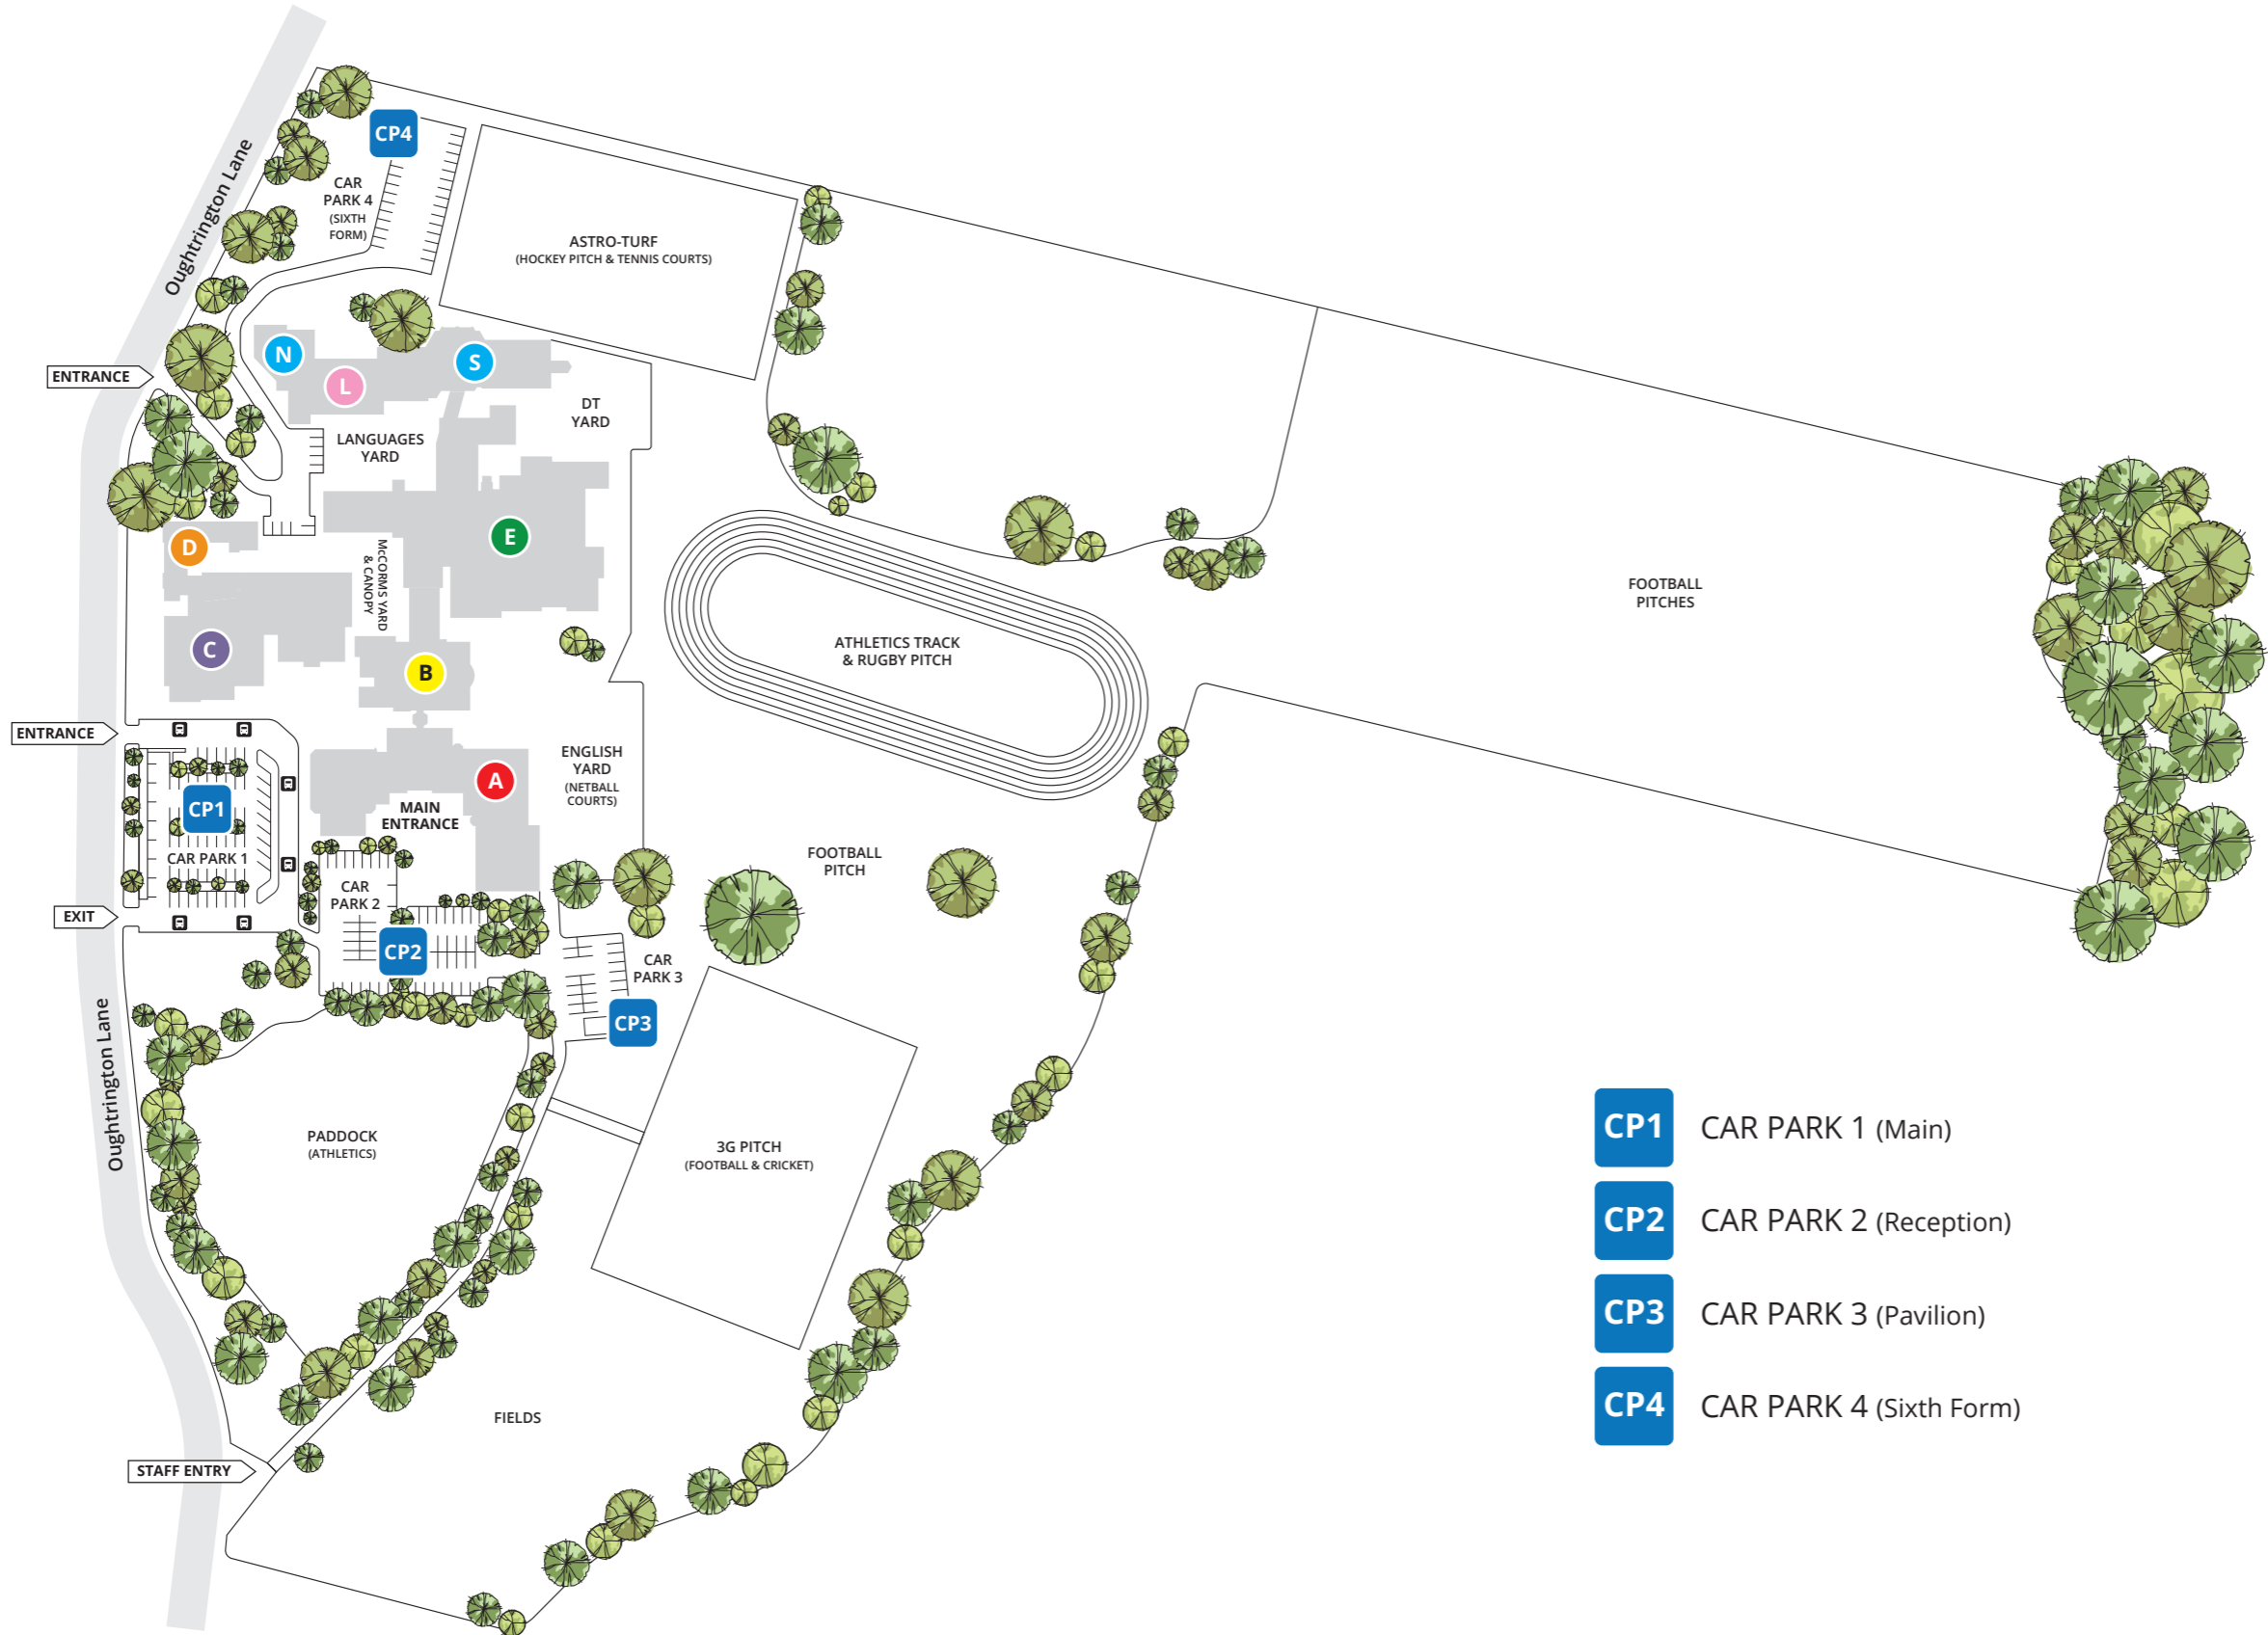

SCHOOL GROUNDS

- **CP1** CAR PARK 1 (Main)
- **CP2** CAR PARK 2 (Reception)
- **CP3** CAR PARK 3 (Pavilion)
- **CP4** CAR PARK 4 (Sixth Form)