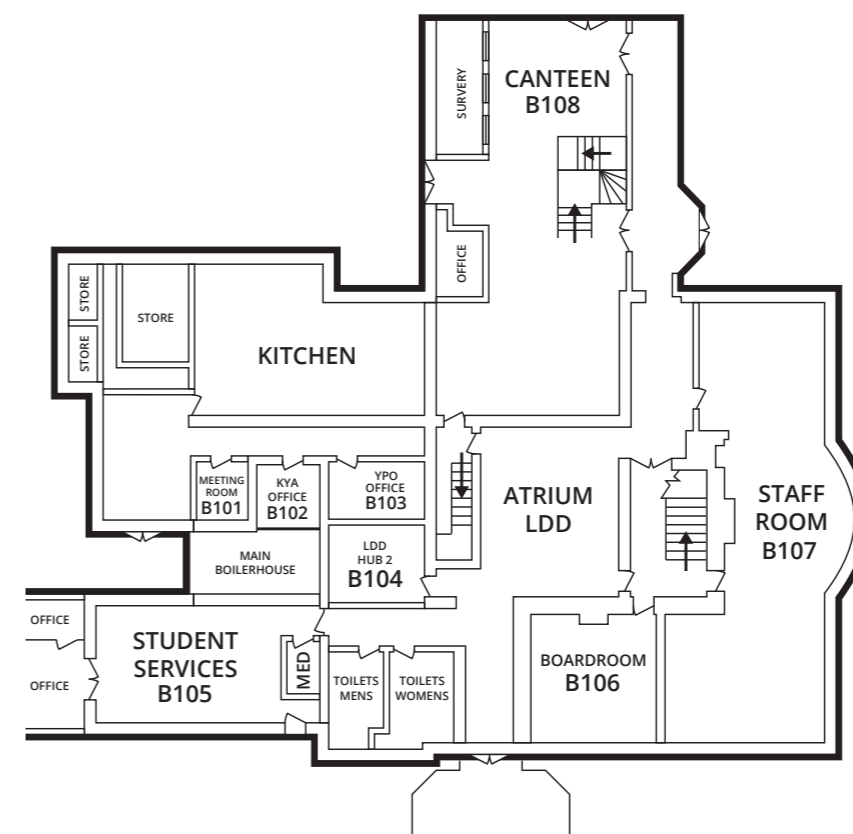

- A A BLOCK**
 - Main reception
 - Headteacher and Head of Year offices
 - Library
 - Resources
 - English Faculty
 - Humanities Faculty
 - Learning Development Faculty
 - Student toilets
- B B BLOCK**
 - Canteen
 - Student Services
 - Staff toilets
 - IT Department
 - IT Support
 - MIS
 - Upgrade intervention
- C C BLOCK**
 - Leisure Centre
 - Shop
- D D BLOCK**
 - Performing Arts Faculty
- E E BLOCK**
 - Main Hall
 - Student toilets
 - PE Faculty
 - Gym
 - PE changing rooms
 - Staff toilets
 - Technology Faculty (Design Tech, Art, Food Tech)
 - Maths Faculty
 - Science Faculty
- L L BLOCK**
 - Languages Faculty
- N N BLOCK**
 - Sixth Form Student Services
 - Sixth Form classrooms
- S S BLOCK**
 - Upper Hex (Sixth Form study area)
 - Lower Hex (Canteen & assembly space)
 - Sixth Form Student toilets
 - Sixth Form classrooms

A BLOCK

B BLOCK

A BLOCK
First Floor

B BLOCK
Second Floor

B BLOCK
First Floor

A BLOCK
Ground Floor

B BLOCK
Ground Floor

C BLOCK

D BLOCK

LEISURE CENTRE
First Floor

LEISURE CENTRE AND SHOP
Ground Floor

D BLOCK
First Floor

D BLOCK
Ground Floor

E BLOCK

E BLOCK

E BLOCK
Ground Floor