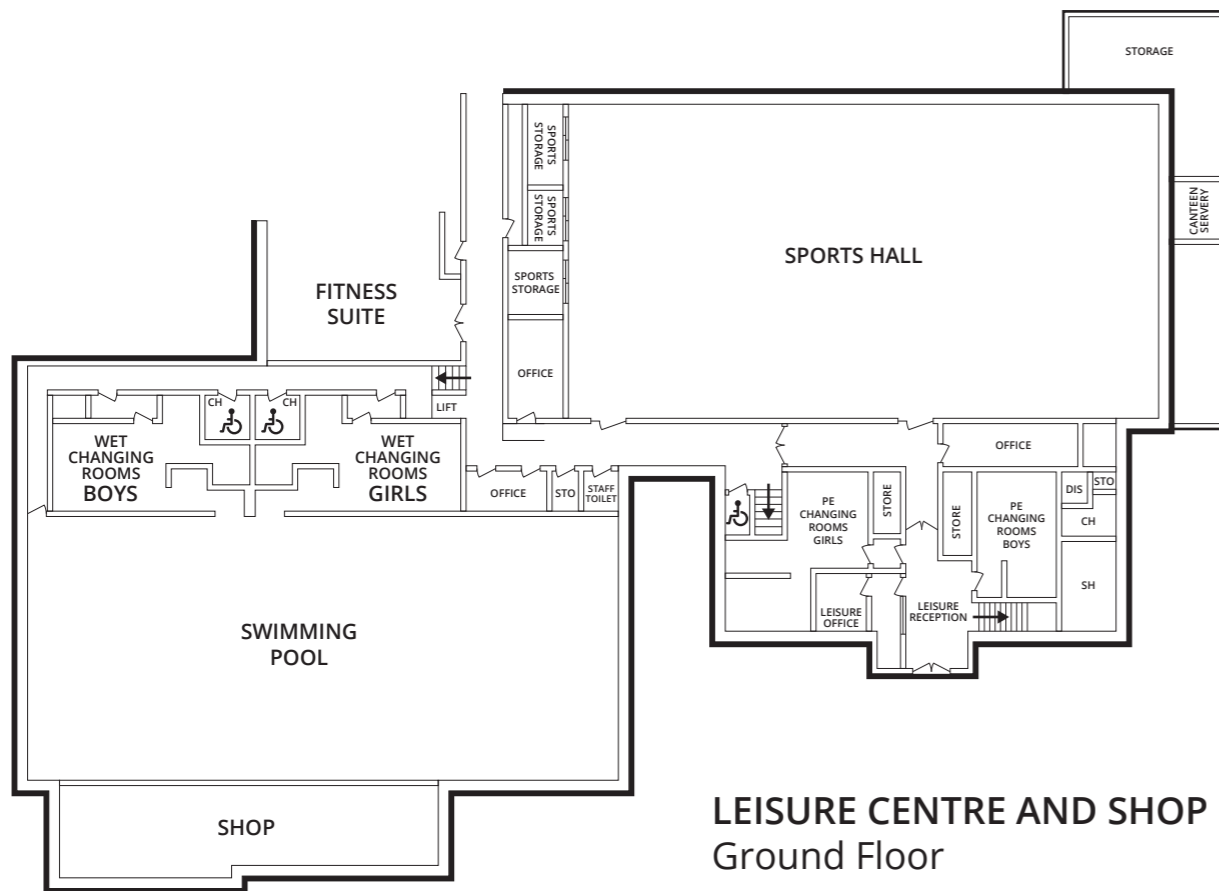

- A A BLOCK**
 - Main reception
 - Headteacher and Head of Year offices
 - Library
 - Resources
 - English Faculty
 - Humanities Faculty
 - Learning Development Faculty
 - Student toilets
- B B BLOCK**
 - Canteen
 - Student Services
 - Staff toilets
 - IT Department
 - IT Support
 - MIS
 - Upgrade intervention
- C C BLOCK**
 - Leisure Centre
 - Shop
- D D BLOCK**
 - Performing Arts Faculty
- E E BLOCK**
 - Main Hall
 - Student toilets
 - PE Faculty
 - Gym
 - PE changing rooms
 - Staff toilets
 - Technology Faculty (Design Tech, Art, Food Tech)
 - Maths Faculty
 - Science Faculty
- L L BLOCK**
 - Languages Faculty
- N N BLOCK**
 - Sixth Form Student Services
 - Sixth Form classrooms
- S S BLOCK**
 - Upper Hex (Sixth Form study area)
 - Lower Hex (Canteen & assembly space)
 - Sixth Form Student toilets
 - Sixth Form classrooms

A BLOCK

B BLOCK

A BLOCK
First Floor

B BLOCK
Second Floor

B BLOCK
First Floor

A BLOCK
Ground Floor

B BLOCK
Ground Floor

C BLOCK

D BLOCK

LEISURE CENTRE
First Floor

LEISURE CENTRE AND SHOP
Ground Floor

D BLOCK
First Floor

D BLOCK
Ground Floor

E BLOCK

E BLOCK

E BLOCK
Ground Floor