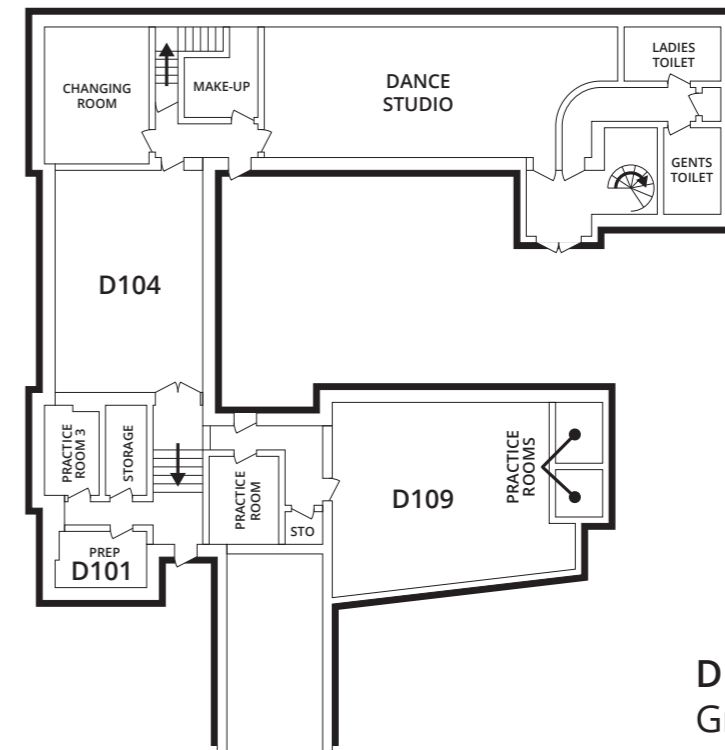

- A A BLOCK**
 - Main reception
 - Headteacher and Head of Year offices
 - Library
 - Resources
 - English Faculty
 - Humanities Faculty
 - Learning Development Faculty
 - Student toilets
- B B BLOCK**
 - Canteen
 - Student Services
 - Staff toilets
 - IT Department
 - IT Support
 - MIS
 - Upgrade intervention
- C C BLOCK**
 - Leisure Centre
 - Shop
- D D BLOCK**
 - Performing Arts Faculty
- E E BLOCK**
 - Main Hall
 - Student toilets
 - PE Faculty
 - Gym
 - PE changing rooms
 - Staff toilets
 - Technology Faculty (Design Tech, Art, Food Tech)
 - Maths Faculty
 - Science Faculty
- L L BLOCK**
 - Languages Faculty
- N N BLOCK**
 - Sixth Form Student Services
 - Sixth Form classrooms
- S S BLOCK**
 - Upper Hex (Sixth Form study area)
 - Lower Hex (Canteen & assembly space)
 - Sixth Form Student toilets
 - Sixth Form classrooms

A BLOCK

B BLOCK

A BLOCK
First Floor

B BLOCK
Second Floor

B BLOCK
First Floor

A BLOCK
Ground Floor

B BLOCK
Ground Floor

C BLOCK

D BLOCK

LEISURE CENTRE
First Floor

LEISURE CENTRE AND SHOP
Ground Floor

D BLOCK
First Floor

D BLOCK
Ground Floor

E BLOCK

E BLOCK

E BLOCK
Ground Floor

E BLOCK
Lower Ground Floor

E BLOCK
First Floor

N & S BLOCK (SIXTH FORM)
First Floor

N & S BLOCK (SIXTH FORM)
Ground Floor

L BLOCK
First Floor

L BLOCK
Ground Floor

LYMM
HIGH SCHOOL