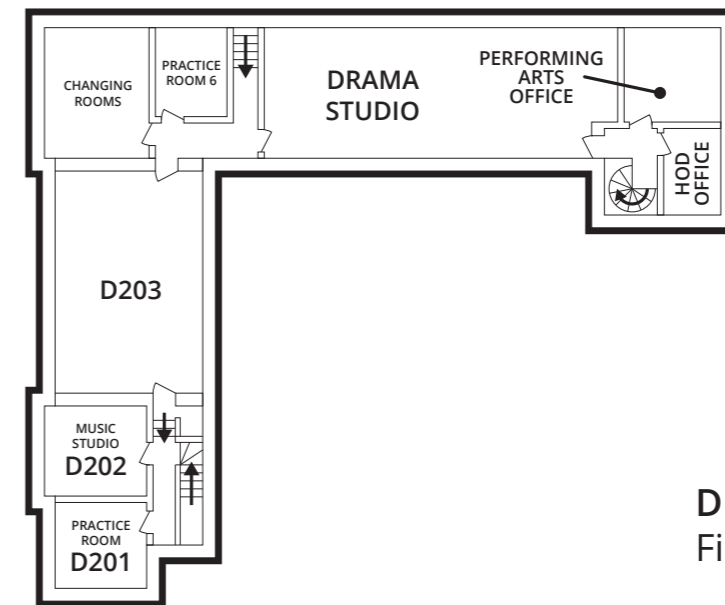

- A A BLOCK**
 - Main reception
 - Headteacher and Head of Year offices
 - Library
 - Resources
 - English Faculty
 - Humanities Faculty
 - Learning Development Faculty
 - Student toilets
- B B BLOCK**
 - Canteen
 - Student Services
 - Staff toilets
 - IT Department
 - IT Support
 - MIS
 - Upgrade intervention
- C C BLOCK**
 - Leisure Centre
 - Shop
- D D BLOCK**
 - Performing Arts Faculty
- E E BLOCK**
 - Main Hall
 - Student toilets
 - PE Faculty
 - Gym
 - PE changing rooms
 - Staff toilets
 - Technology Faculty (Design Tech, Art, Food Tech)
 - Maths Faculty
 - Science Faculty
- L L BLOCK**
 - Languages Faculty
- N N BLOCK**
 - Sixth Form Student Services
 - Sixth Form classrooms
- S S BLOCK**
 - Upper Hex (Sixth Form study area)
 - Lower Hex (Canteen & assembly space)
 - Sixth Form Student toilets
 - Sixth Form classrooms

A BLOCK

B BLOCK

A BLOCK
First Floor

B BLOCK
Second Floor

B BLOCK
First Floor

A BLOCK
Ground Floor

B BLOCK
Ground Floor

C BLOCK

D BLOCK

LEISURE CENTRE
First Floor

LEISURE CENTRE AND SHOP
Ground Floor

D BLOCK
First Floor

D BLOCK
Ground Floor

E BLOCK

E BLOCK

E BLOCK
Ground Floor