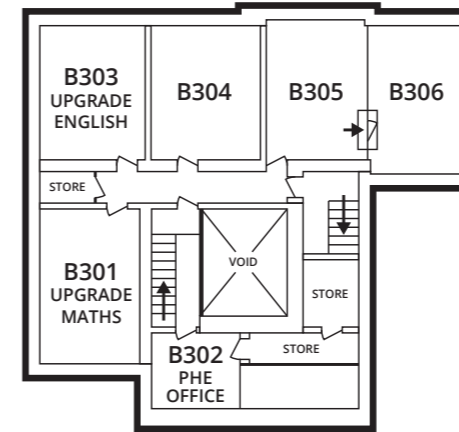

- A A BLOCK**
 - Main reception
 - Headteacher and Head of Year offices
 - Library
 - Resources
 - English Faculty
 - Humanities Faculty
 - Learning Development Faculty
 - Student toilets
- B B BLOCK**
 - Canteen
 - Student Services
 - Staff toilets
 - IT Department
 - IT Support
 - MIS
 - Upgrade intervention
- C C BLOCK**
 - Leisure Centre
 - Shop
- D D BLOCK**
 - Performing Arts Faculty
- E E BLOCK**
 - Main Hall
 - Student toilets
 - PE Faculty
 - Gym
 - PE changing rooms
 - Staff toilets
 - Technology Faculty (Design Tech, Art, Food Tech)
 - Maths Faculty
 - Science Faculty
- L L BLOCK**
 - Languages Faculty
- N N BLOCK**
 - Sixth Form Student Services
 - Sixth Form classrooms
- S S BLOCK**
 - Upper Hex (Sixth Form study area)
 - Lower Hex (Canteen & assembly space)
 - Sixth Form Student toilets
 - Sixth Form classrooms

A BLOCK

B BLOCK

A BLOCK
First Floor

B BLOCK
Second Floor

B BLOCK
First Floor

A BLOCK
Ground Floor

B BLOCK
Ground Floor

C BLOCK

D BLOCK

LEISURE CENTRE
First Floor

LEISURE CENTRE AND SHOP
Ground Floor

D BLOCK
First Floor

D BLOCK
Ground Floor

E BLOCK

E BLOCK

E BLOCK
Ground Floor