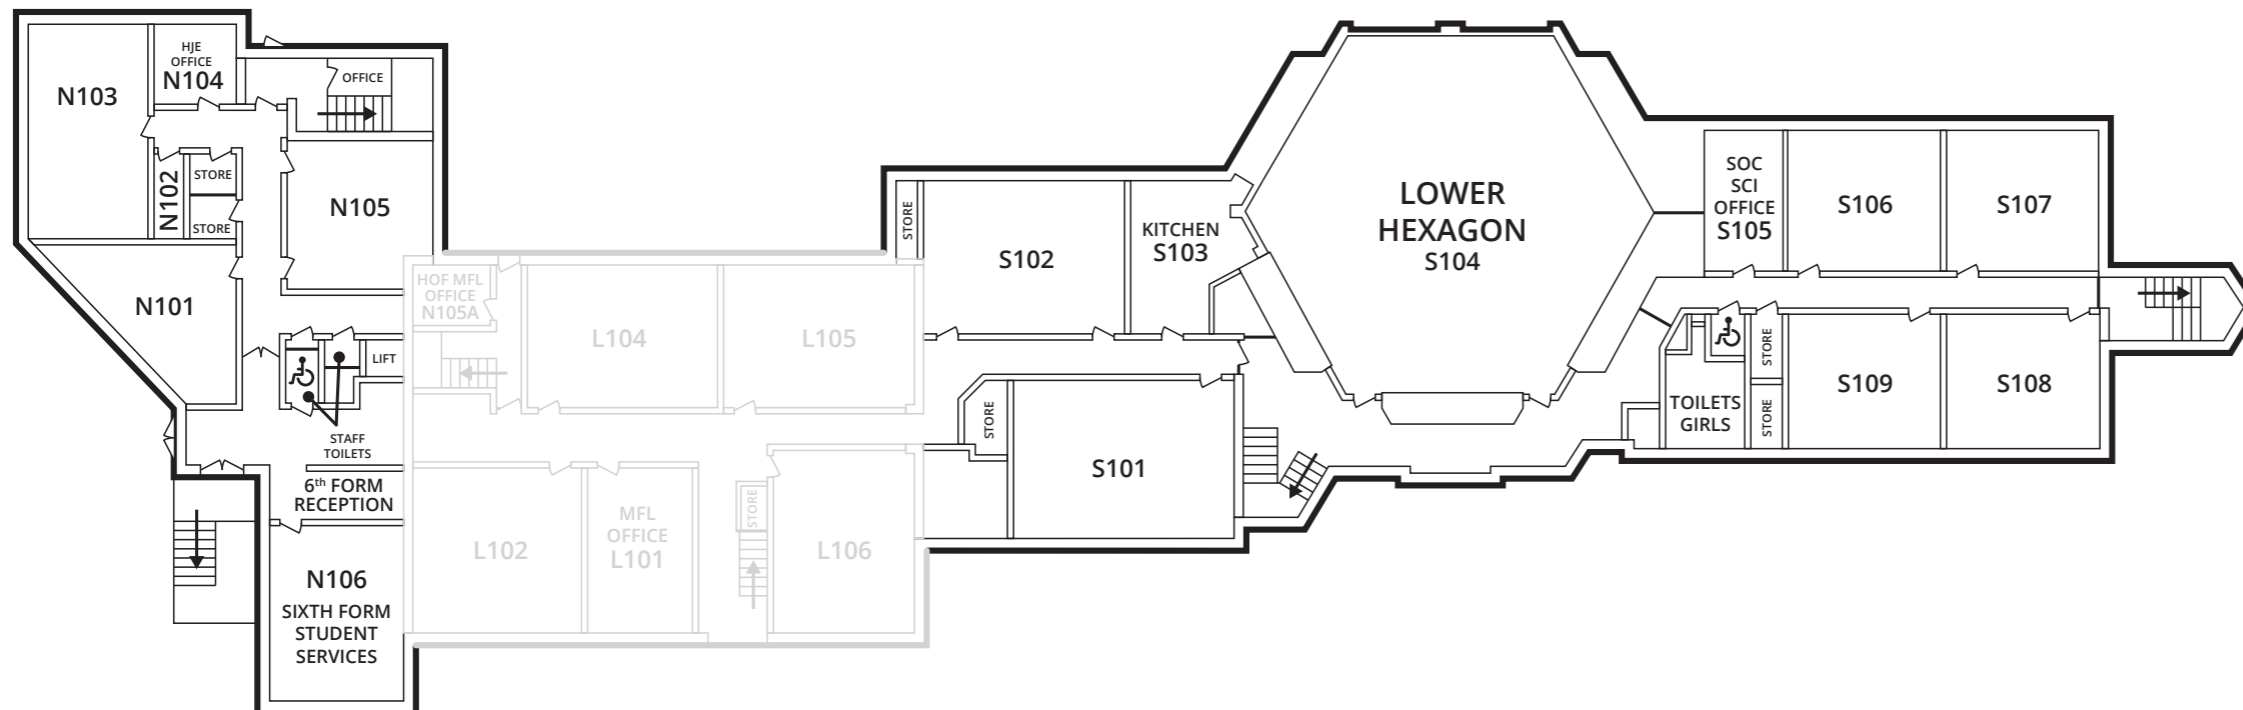

- A A BLOCK**
 - Main reception
 - Headteacher and Head of Year offices
 - Library
 - Resources
 - English Faculty
 - Humanities Faculty
 - Learning Development Faculty
 - Student toilets
- B B BLOCK**
 - Canteen
 - Student Services
 - Staff toilets
 - IT Department
 - IT Support
 - MIS
 - Upgrade intervention
- C C BLOCK**
 - Leisure Centre
 - Shop
- D D BLOCK**
 - Performing Arts Faculty
- E E BLOCK**
 - Main Hall
 - Student toilets
 - PE Faculty
 - Gym
 - PE changing rooms
 - Staff toilets
 - Technology Faculty (Design Tech, Art, Food Tech)
 - Maths Faculty
 - Science Faculty
- L L BLOCK**
 - Languages Faculty
- N N BLOCK**
 - Sixth Form Student Services
 - Sixth Form classrooms
- S S BLOCK**
 - Upper Hex (Sixth Form study area)
 - Lower Hex (Canteen & assembly space)
 - Sixth Form Student toilets
 - Sixth Form classrooms

A BLOCK

B BLOCK

A BLOCK
First Floor

B BLOCK
Second Floor

B BLOCK
First Floor

A BLOCK
Ground Floor

B BLOCK
Ground Floor

C BLOCK

D BLOCK

LEISURE CENTRE
First Floor

LEISURE CENTRE AND SHOP
Ground Floor

D BLOCK
First Floor

D BLOCK
Ground Floor

E BLOCK

E BLOCK

E BLOCK
Ground Floor

E BLOCK
Lower Ground Floor

E BLOCK
First Floor

N & S BLOCK (SIXTH FORM)
First Floor

N & S BLOCK (SIXTH FORM)
Ground Floor

L BLOCK
First Floor

L BLOCK
Ground Floor

LYMM
HIGH SCHOOL