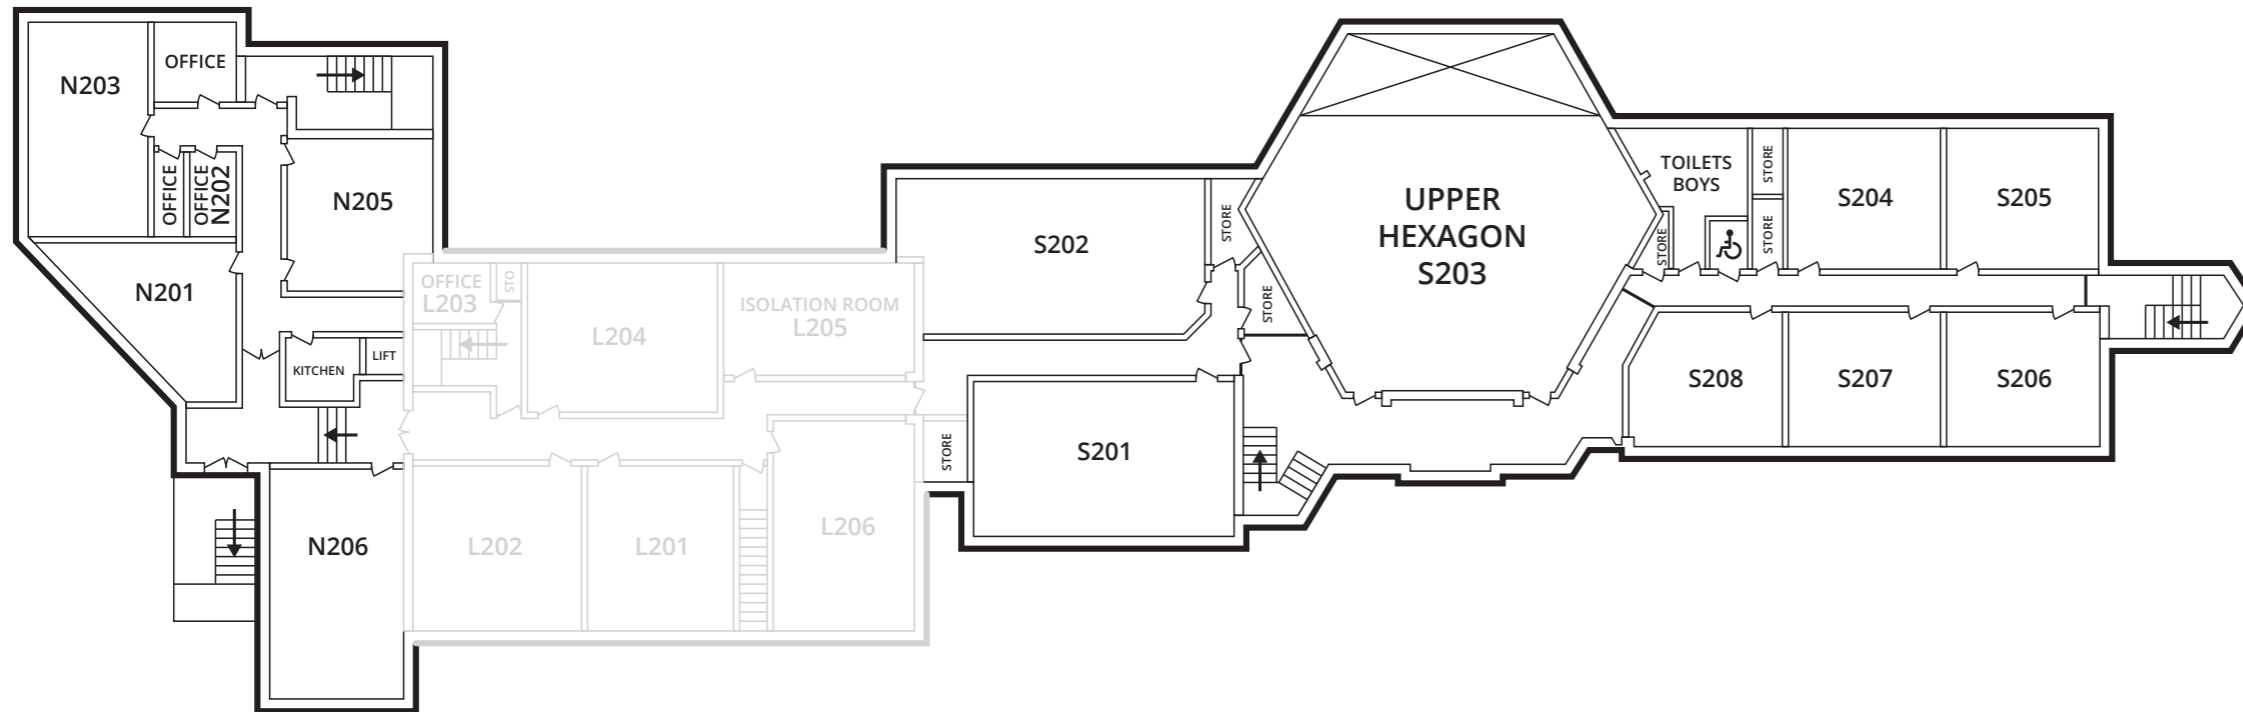

- A A BLOCK**
 - Main reception
 - Headteacher and Head of Year offices
 - Library
 - Resources
 - English Faculty
 - Humanities Faculty
 - Learning Development Faculty
 - Student toilets
- B B BLOCK**
 - Canteen
 - Student Services
 - Staff toilets
 - IT Department
 - IT Support
 - MIS
 - Upgrade intervention
- C C BLOCK**
 - Leisure Centre
 - Shop
- D D BLOCK**
 - Performing Arts Faculty
- E E BLOCK**
 - Main Hall
 - Student toilets
 - PE Faculty
 - Gym
 - PE changing rooms
 - Staff toilets
 - Technology Faculty (Design Tech, Art, Food Tech)
 - Maths Faculty
 - Science Faculty
- L L BLOCK**
 - Languages Faculty
- N N BLOCK**
 - Sixth Form Student Services
 - Sixth Form classrooms
- S S BLOCK**
 - Upper Hex (Sixth Form study area)
 - Lower Hex (Canteen & assembly space)
 - Sixth Form Student toilets
 - Sixth Form classrooms

A BLOCK

B BLOCK

A BLOCK
First Floor

B BLOCK
Second Floor

B BLOCK
First Floor

A BLOCK
Ground Floor

B BLOCK
Ground Floor

C BLOCK

D BLOCK

LEISURE CENTRE
First Floor

LEISURE CENTRE AND SHOP
Ground Floor

D BLOCK
First Floor

D BLOCK
Ground Floor

E BLOCK

E BLOCK

E BLOCK
Ground Floor

E BLOCK
Lower Ground Floor

E BLOCK
First Floor

N & S BLOCK (SIXTH FORM)
First Floor

N & S BLOCK (SIXTH FORM)
Ground Floor

L BLOCK
First Floor

L BLOCK
Ground Floor

LYMM
HIGH SCHOOL