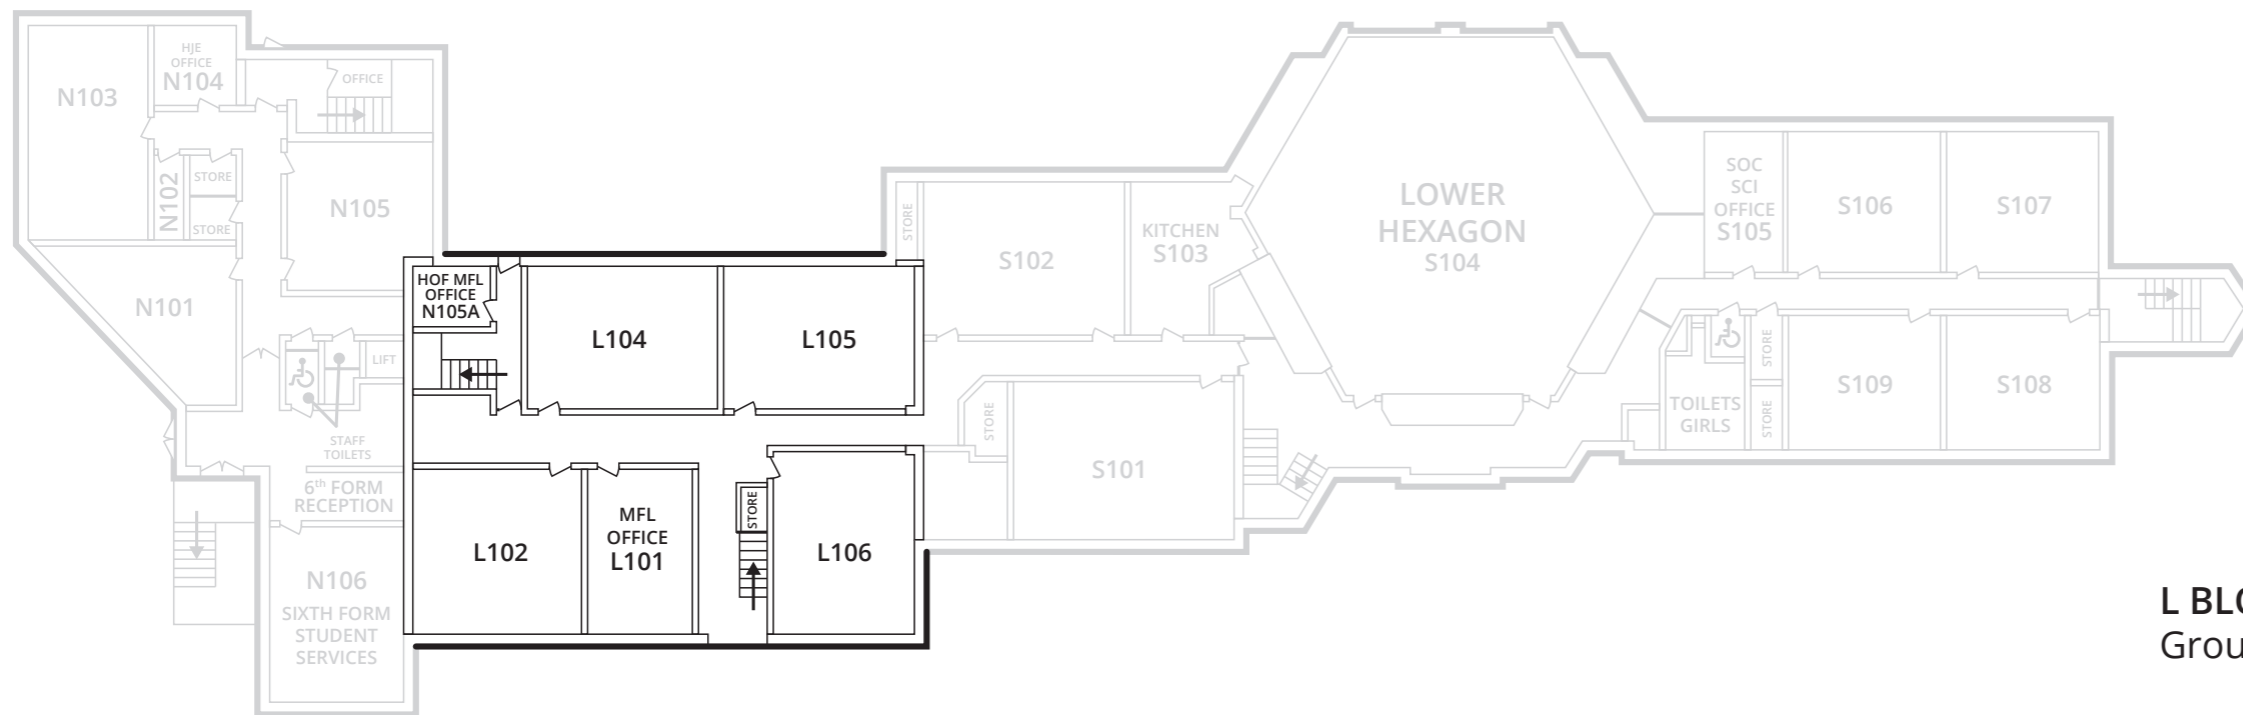

- A A BLOCK**
 - Main reception
 - Headteacher and Head of Year offices
 - Library
 - Resources
 - English Faculty
 - Humanities Faculty
 - Learning Development Faculty
 - Student toilets
- B B BLOCK**
 - Canteen
 - Student Services
 - Staff toilets
 - IT Department
 - IT Support
 - MIS
 - Upgrade intervention
- C C BLOCK**
 - Leisure Centre
 - Shop
- D D BLOCK**
 - Performing Arts Faculty
- E E BLOCK**
 - Main Hall
 - Student toilets
 - PE Faculty
 - Gym
 - PE changing rooms
 - Staff toilets
 - Technology Faculty (Design Tech, Art, Food Tech)
 - Maths Faculty
 - Science Faculty
- L L BLOCK**
 - Languages Faculty
- N N BLOCK**
 - Sixth Form Student Services
 - Sixth Form classrooms
- S S BLOCK**
 - Upper Hex (Sixth Form study area)
 - Lower Hex (Canteen & assembly space)
 - Sixth Form Student toilets
 - Sixth Form classrooms

D BLOCK

LEISURE CENTRE
First Floor

LEISURE CENTRE AND SHOP
Ground Floor

D BLOCK
First Floor

D BLOCK
Ground Floor

E BLOCK

E BLOCK

E BLOCK
Ground Floor

E BLOCK
Lower Ground Floor

E BLOCK
First Floor

N & S BLOCK (SIXTH FORM)
First Floor

N & S BLOCK (SIXTH FORM)
Ground Floor

L BLOCK
First Floor

L BLOCK
Ground Floor

LYMM
HIGH SCHOOL