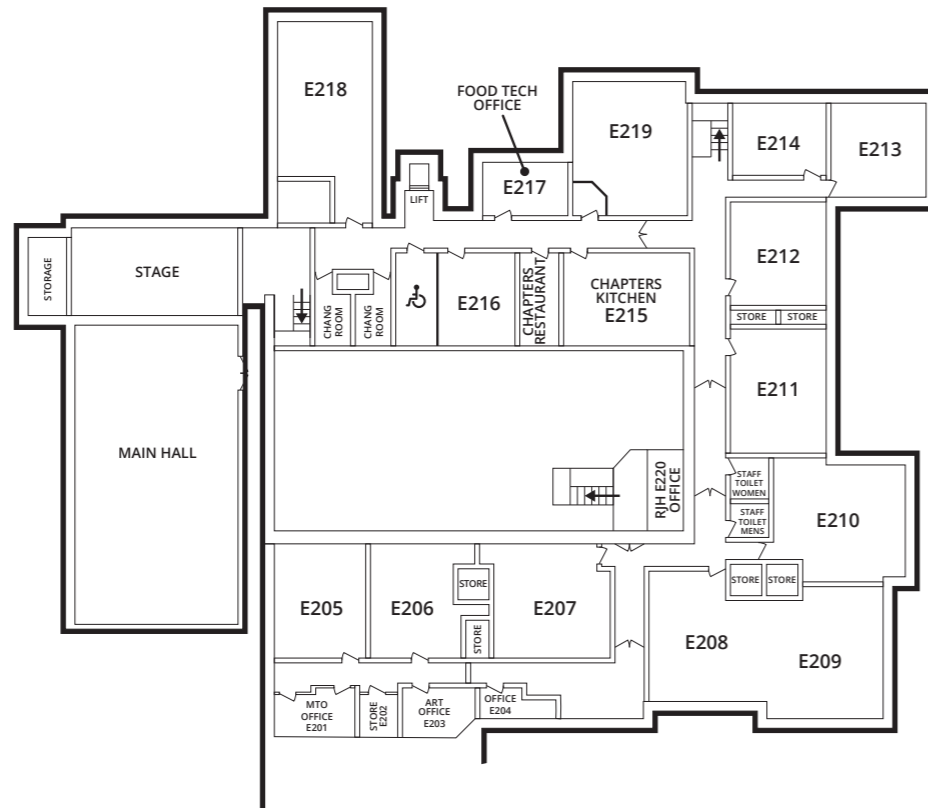

- A A BLOCK**
 - Main reception
 - Headteacher and Head of Year offices
 - Library
 - Resources
 - English Faculty
 - Humanities Faculty
 - Learning Development Faculty
 - Student toilets
- B B BLOCK**
 - Canteen
 - Student Services
 - Staff toilets
 - IT Department
 - IT Support
 - MIS
 - Upgrade intervention
- C C BLOCK**
 - Leisure Centre
 - Shop
- D D BLOCK**
 - Performing Arts Faculty
- E E BLOCK**
 - Main Hall
 - Student toilets
 - PE Faculty
 - Gym
 - PE changing rooms
 - Staff toilets
 - Technology Faculty (Design Tech, Art, Food Tech)
 - Maths Faculty
 - Science Faculty
- L L BLOCK**
 - Languages Faculty
- N N BLOCK**
 - Sixth Form Student Services
 - Sixth Form classrooms
- S S BLOCK**
 - Upper Hex (Sixth Form study area)
 - Lower Hex (Canteen & assembly space)
 - Sixth Form Student toilets
 - Sixth Form classrooms

A BLOCK

B BLOCK

A BLOCK
First Floor

B BLOCK
Second Floor

B BLOCK
First Floor

A BLOCK
Ground Floor

B BLOCK
Ground Floor

C BLOCK

D BLOCK

LEISURE CENTRE
First Floor

LEISURE CENTRE AND SHOP
Ground Floor

D BLOCK
First Floor

D BLOCK
Ground Floor

E BLOCK

E BLOCK

E BLOCK
Ground Floor

E BLOCK
Lower Ground Floor

E BLOCK
First Floor

N & S BLOCK (SIXTH FORM)
First Floor

N & S BLOCK (SIXTH FORM)
Ground Floor

L BLOCK
First Floor

L BLOCK
Ground Floor

LYMM
HIGH SCHOOL