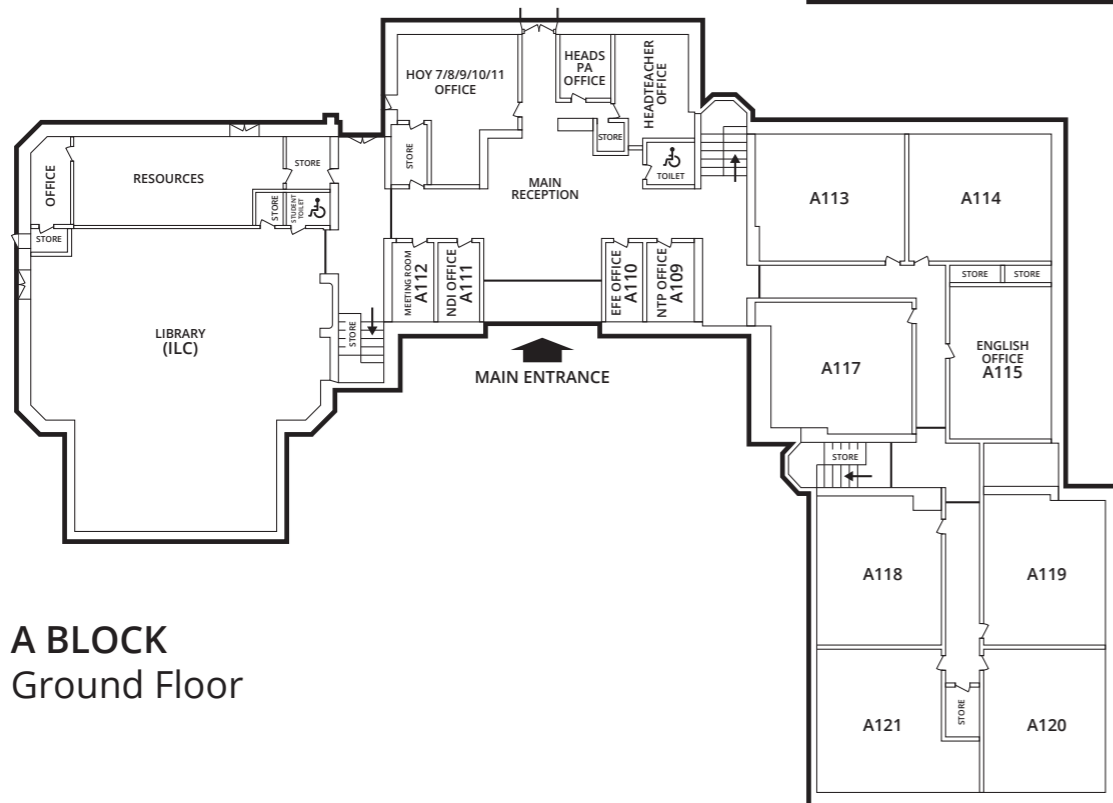

- A A BLOCK**
 - Main reception
 - Headteacher and Head of Year offices
 - Library
 - Resources
 - English Faculty
 - Humanities Faculty
 - Learning Development Faculty
 - Student toilets
- B B BLOCK**
 - Canteen
 - Student Services
 - Staff toilets
 - IT Department
 - IT Support
 - MIS
 - Upgrade intervention
- C C BLOCK**
 - Leisure Centre
 - Shop
- D D BLOCK**
 - Performing Arts Faculty
- E E BLOCK**
 - Main Hall
 - Student toilets
 - PE Faculty
 - Gym
 - PE changing rooms
 - Staff toilets
 - Technology Faculty (Design Tech, Art, Food Tech)
 - Maths Faculty
 - Science Faculty
- L L BLOCK**
 - Languages Faculty
- N N BLOCK**
 - Sixth Form Student Services
 - Sixth Form classrooms
- S S BLOCK**
 - Upper Hex (Sixth Form study area)
 - Lower Hex (Canteen & assembly space)
 - Sixth Form Student toilets
 - Sixth Form classrooms

A BLOCK

B BLOCK

A BLOCK
First Floor

B BLOCK
Second Floor

B BLOCK
First Floor

A BLOCK
Ground Floor

B BLOCK
Ground Floor

C BLOCK

D BLOCK

LEISURE CENTRE
First Floor

LEISURE CENTRE AND SHOP
Ground Floor

D BLOCK
First Floor

D BLOCK
Ground Floor

E BLOCK

E BLOCK

E BLOCK
Ground Floor