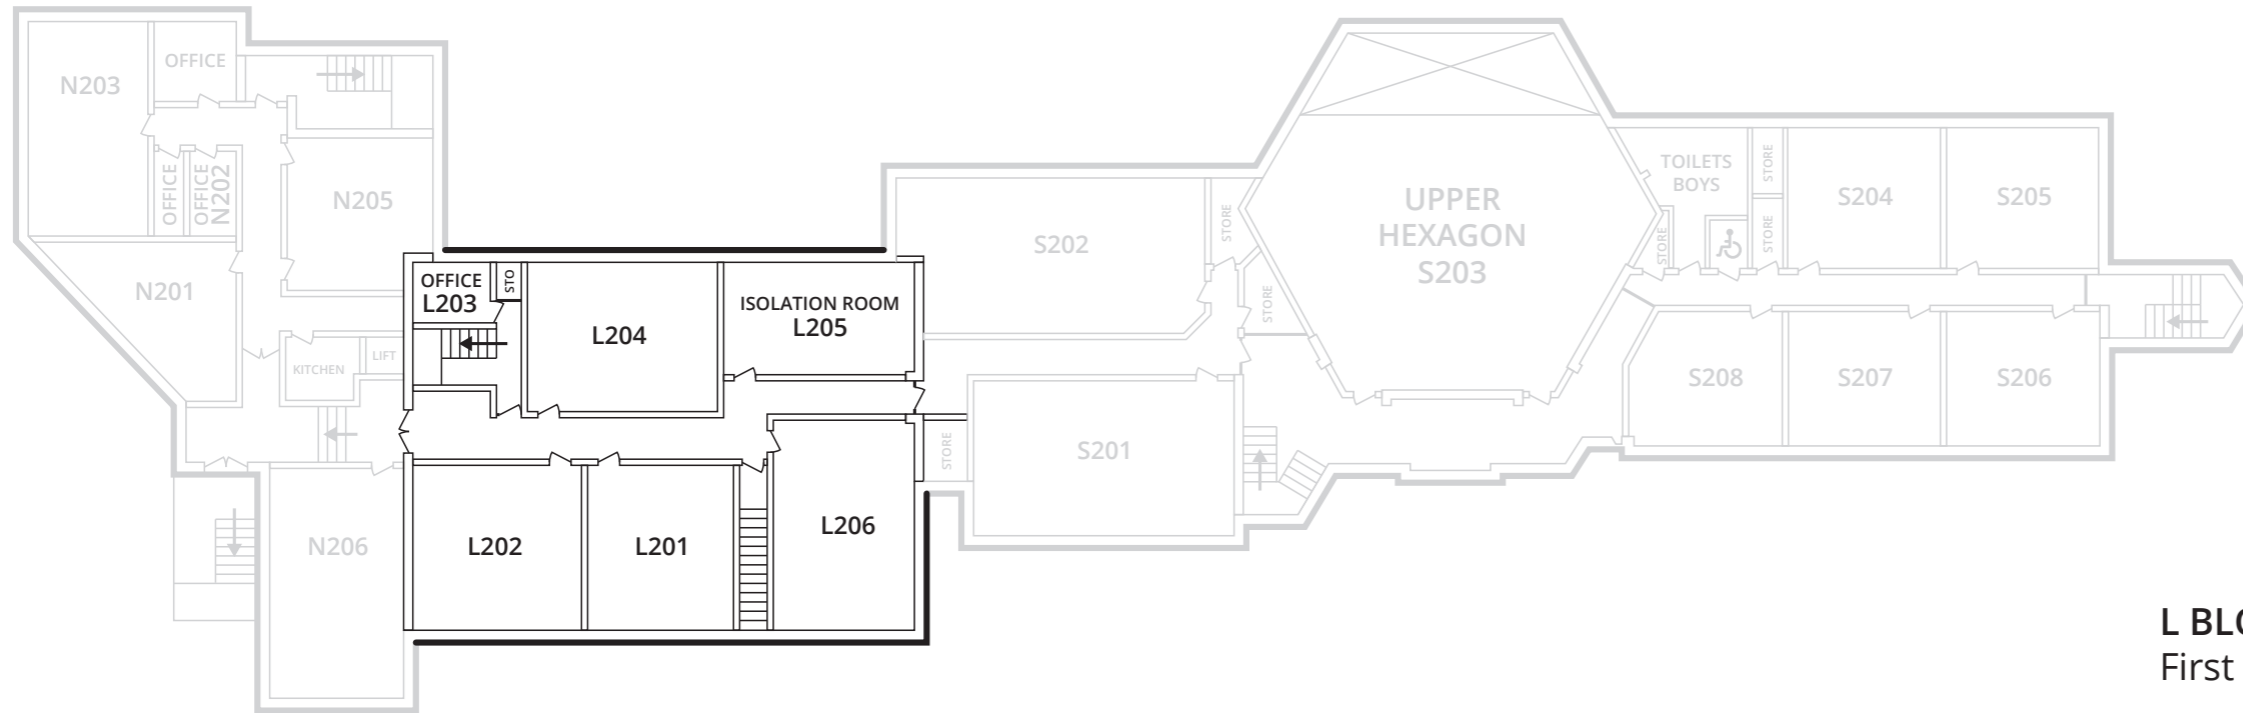

- A A BLOCK**
 - Main reception
 - Headteacher and Head of Year offices
 - Library
 - Resources
 - English Faculty
 - Humanities Faculty
 - Learning Development Faculty
 - Student toilets
- B B BLOCK**
 - Canteen
 - Student Services
 - Staff toilets
 - IT Department
 - IT Support
 - MIS
 - Upgrade intervention
- C C BLOCK**
 - Leisure Centre
 - Shop
- D D BLOCK**
 - Performing Arts Faculty
- E E BLOCK**
 - Main Hall
 - Student toilets
 - PE Faculty
 - Gym
 - PE changing rooms
 - Staff toilets
 - Technology Faculty (Design Tech, Art, Food Tech)
 - Maths Faculty
 - Science Faculty
- L L BLOCK**
 - Languages Faculty
- N N BLOCK**
 - Sixth Form Student Services
 - Sixth Form classrooms
- S S BLOCK**
 - Upper Hex (Sixth Form study area)
 - Lower Hex (Canteen & assembly space)
 - Sixth Form Student toilets
 - Sixth Form classrooms

D BLOCK

LEISURE CENTRE
First Floor

LEISURE CENTRE AND SHOP
Ground Floor

D BLOCK
First Floor

D BLOCK
Ground Floor

E BLOCK

E BLOCK

E BLOCK
Ground Floor

E BLOCK
Lower Ground Floor

E BLOCK
First Floor

N & S BLOCK (SIXTH FORM)
First Floor

N & S BLOCK (SIXTH FORM)
Ground Floor

L BLOCK
First Floor

L BLOCK
Ground Floor

LYMM
HIGH SCHOOL