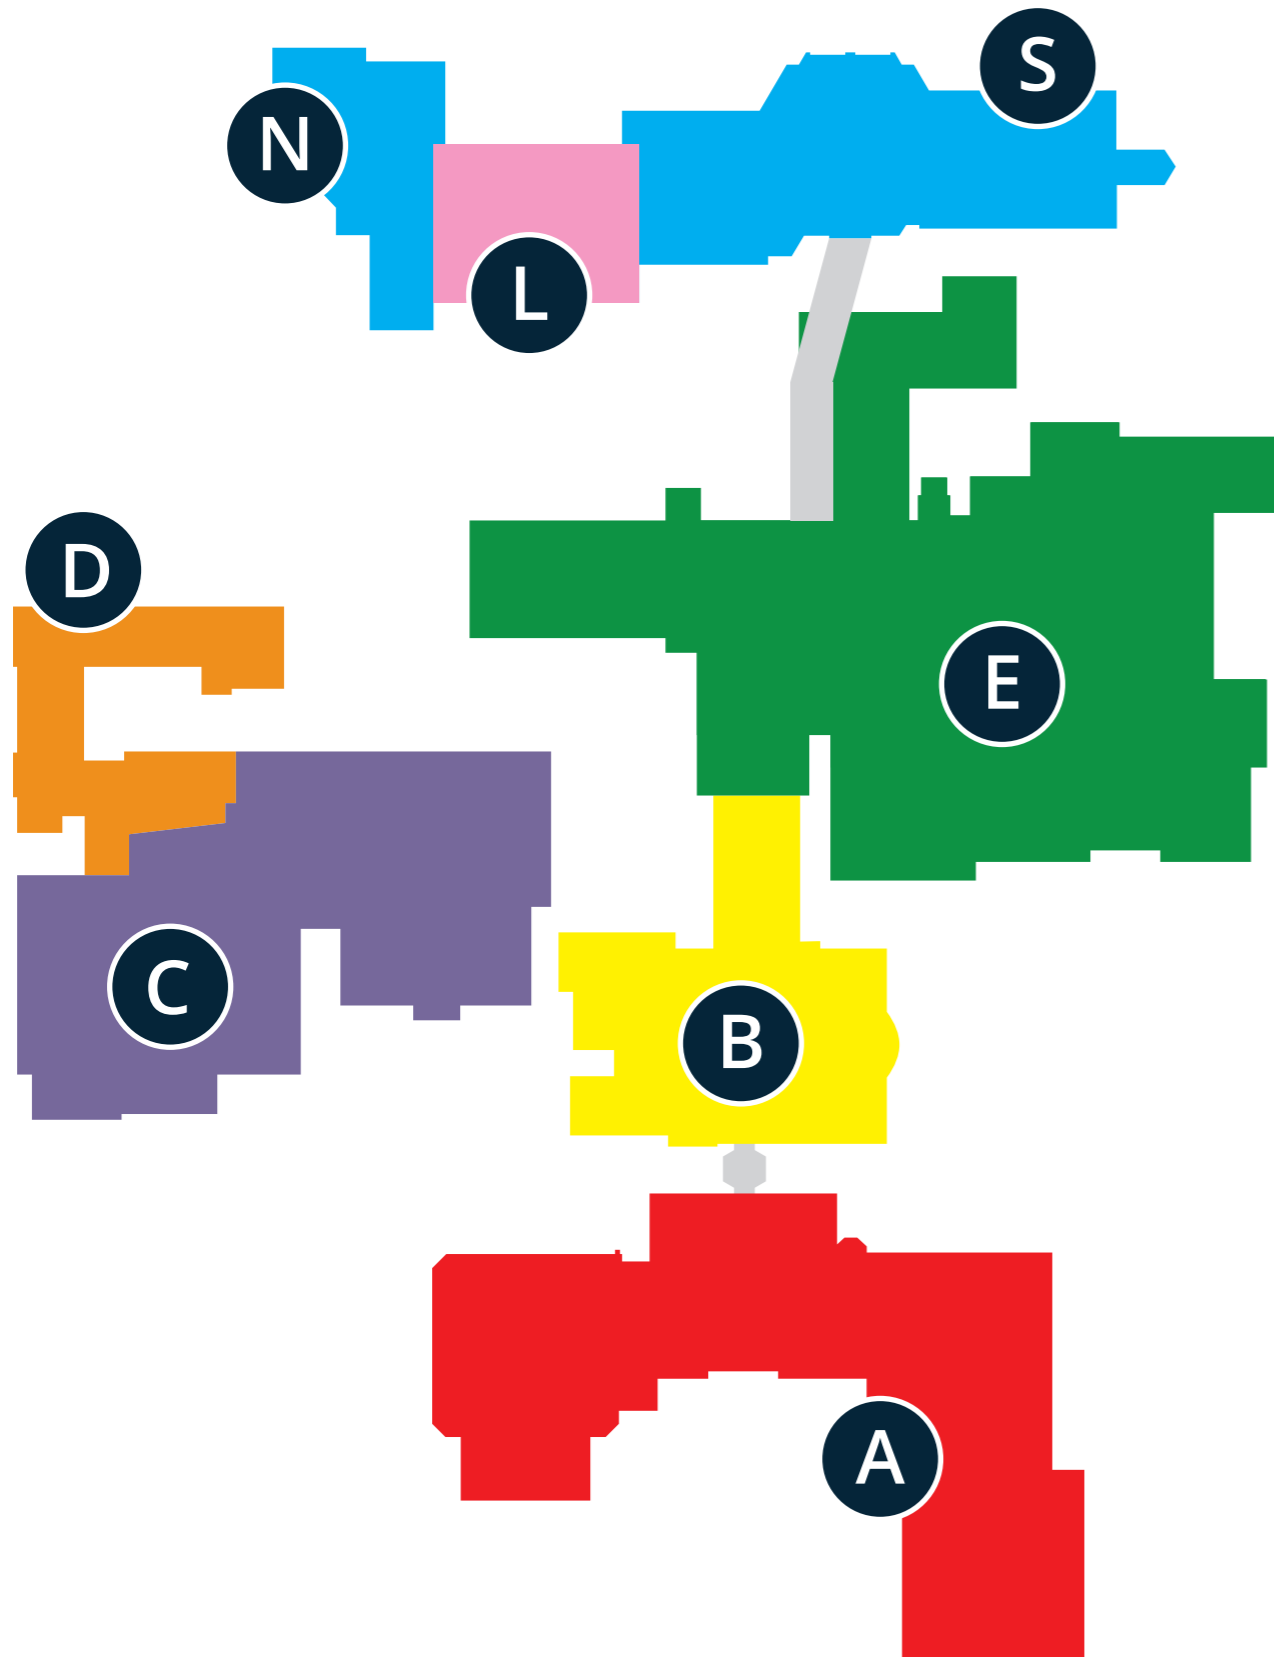

SCHOOL MAP

LYMM
HIGH SCHOOL

INTRODUCTION

Welcome to Lymm High School. This booklet is to be used as a guide to Faculty and room locations throughout the school. Please note that layouts may not be to scale and are a representation only.

- A A BLOCK**
 - Main reception
 - Headteacher and Head of Year offices
 - Library
 - Resources
 - English Faculty
 - Humanities Faculty
 - Learning Development Faculty
 - Student toilets
- B B BLOCK**
 - Canteen
 - Student Services
 - Staff toilets
 - IT Department
 - IT Support
 - MIS
 - Upgrade intervention
- C C BLOCK**
 - Leisure Centre
 - Shop
- D D BLOCK**
 - Performing Arts Faculty
- E E BLOCK**
 - Main Hall
 - Student toilets
 - PE Faculty
 - Gym
 - PE changing rooms
 - Staff toilets
 - Technology Faculty (Design Tech, Art, Food Tech)
 - Maths Faculty
 - Science Faculty
- L L BLOCK**
 - Languages Faculty
- N N BLOCK**
 - Sixth Form Student Services
 - Sixth Form classrooms
- S S BLOCK**
 - Upper Hex (Sixth Form study area)
 - Lower Hex (Canteen & assembly space)
 - Sixth Form Student toilets
 - Sixth Form classrooms

A BLOCK

B BLOCK

A BLOCK
First Floor

B BLOCK
Second Floor

B BLOCK
First Floor

A BLOCK
Ground Floor

B BLOCK
Ground Floor

C BLOCK

D BLOCK

LEISURE CENTRE
First Floor

LEISURE CENTRE AND SHOP
Ground Floor

D BLOCK
First Floor

D BLOCK
Ground Floor

E BLOCK

E BLOCK

E BLOCK
Ground Floor