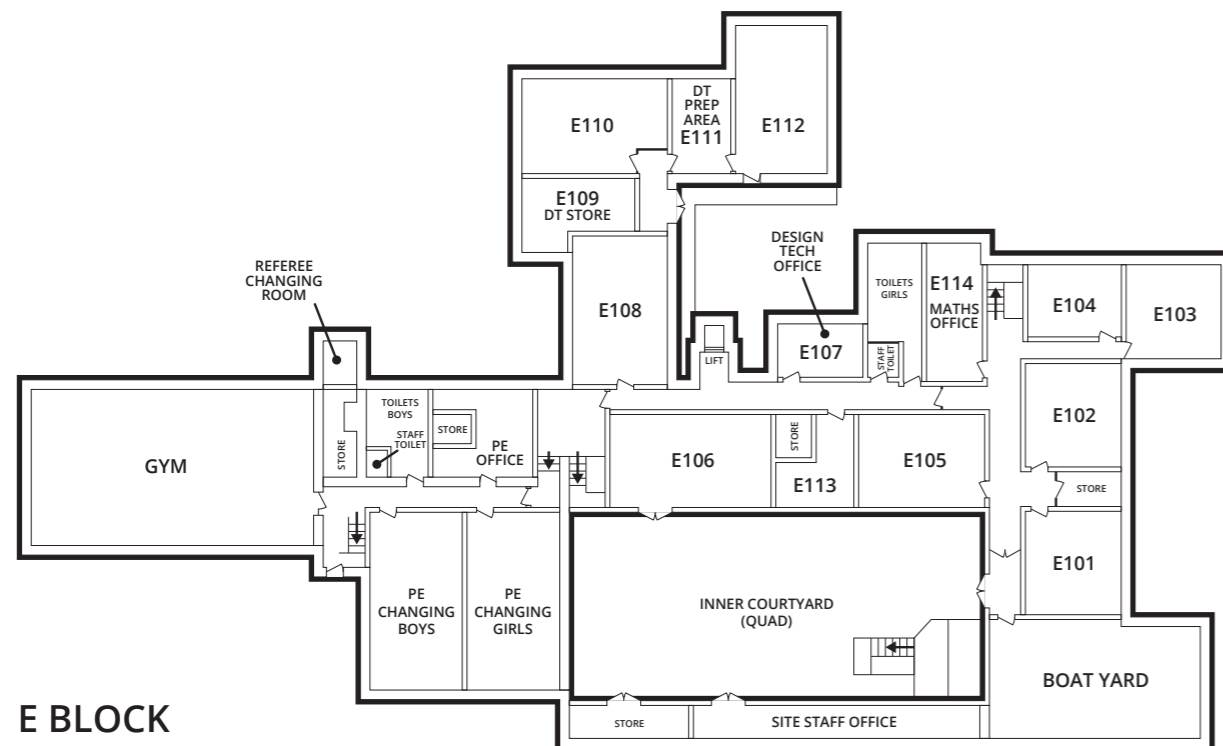

- A A BLOCK**
 - Main reception
 - Headteacher and Head of Year offices
 - Library
 - Resources
 - English Faculty
 - Humanities Faculty
 - Learning Development Faculty
 - Student toilets
- B B BLOCK**
 - Canteen
 - Student Services
 - Staff toilets
 - IT Department
 - IT Support
 - MIS
 - Upgrade intervention
- C C BLOCK**
 - Leisure Centre
 - Shop
- D D BLOCK**
 - Performing Arts Faculty
- E E BLOCK**
 - Main Hall
 - Student toilets
 - PE Faculty
 - Gym
 - PE changing rooms
 - Staff toilets
 - Technology Faculty (Design Tech, Art, Food Tech)
 - Maths Faculty
 - Science Faculty
- L L BLOCK**
 - Languages Faculty
- N N BLOCK**
 - Sixth Form Student Services
 - Sixth Form classrooms
- S S BLOCK**
 - Upper Hex (Sixth Form study area)
 - Lower Hex (Canteen & assembly space)
 - Sixth Form Student toilets
 - Sixth Form classrooms

A BLOCK

B BLOCK

A BLOCK
First Floor

B BLOCK
Second Floor

B BLOCK
First Floor

A BLOCK
Ground Floor

B BLOCK
Ground Floor

C BLOCK

D BLOCK

LEISURE CENTRE
First Floor

LEISURE CENTRE AND SHOP
Ground Floor

D BLOCK
First Floor

D BLOCK
Ground Floor

E BLOCK

E BLOCK

E BLOCK
Ground Floor

E BLOCK
Lower Ground Floor

E BLOCK
First Floor

N & S BLOCK (SIXTH FORM)
First Floor

N & S BLOCK (SIXTH FORM)
Ground Floor

L BLOCK
First Floor

L BLOCK
Ground Floor

LYMM
HIGH SCHOOL