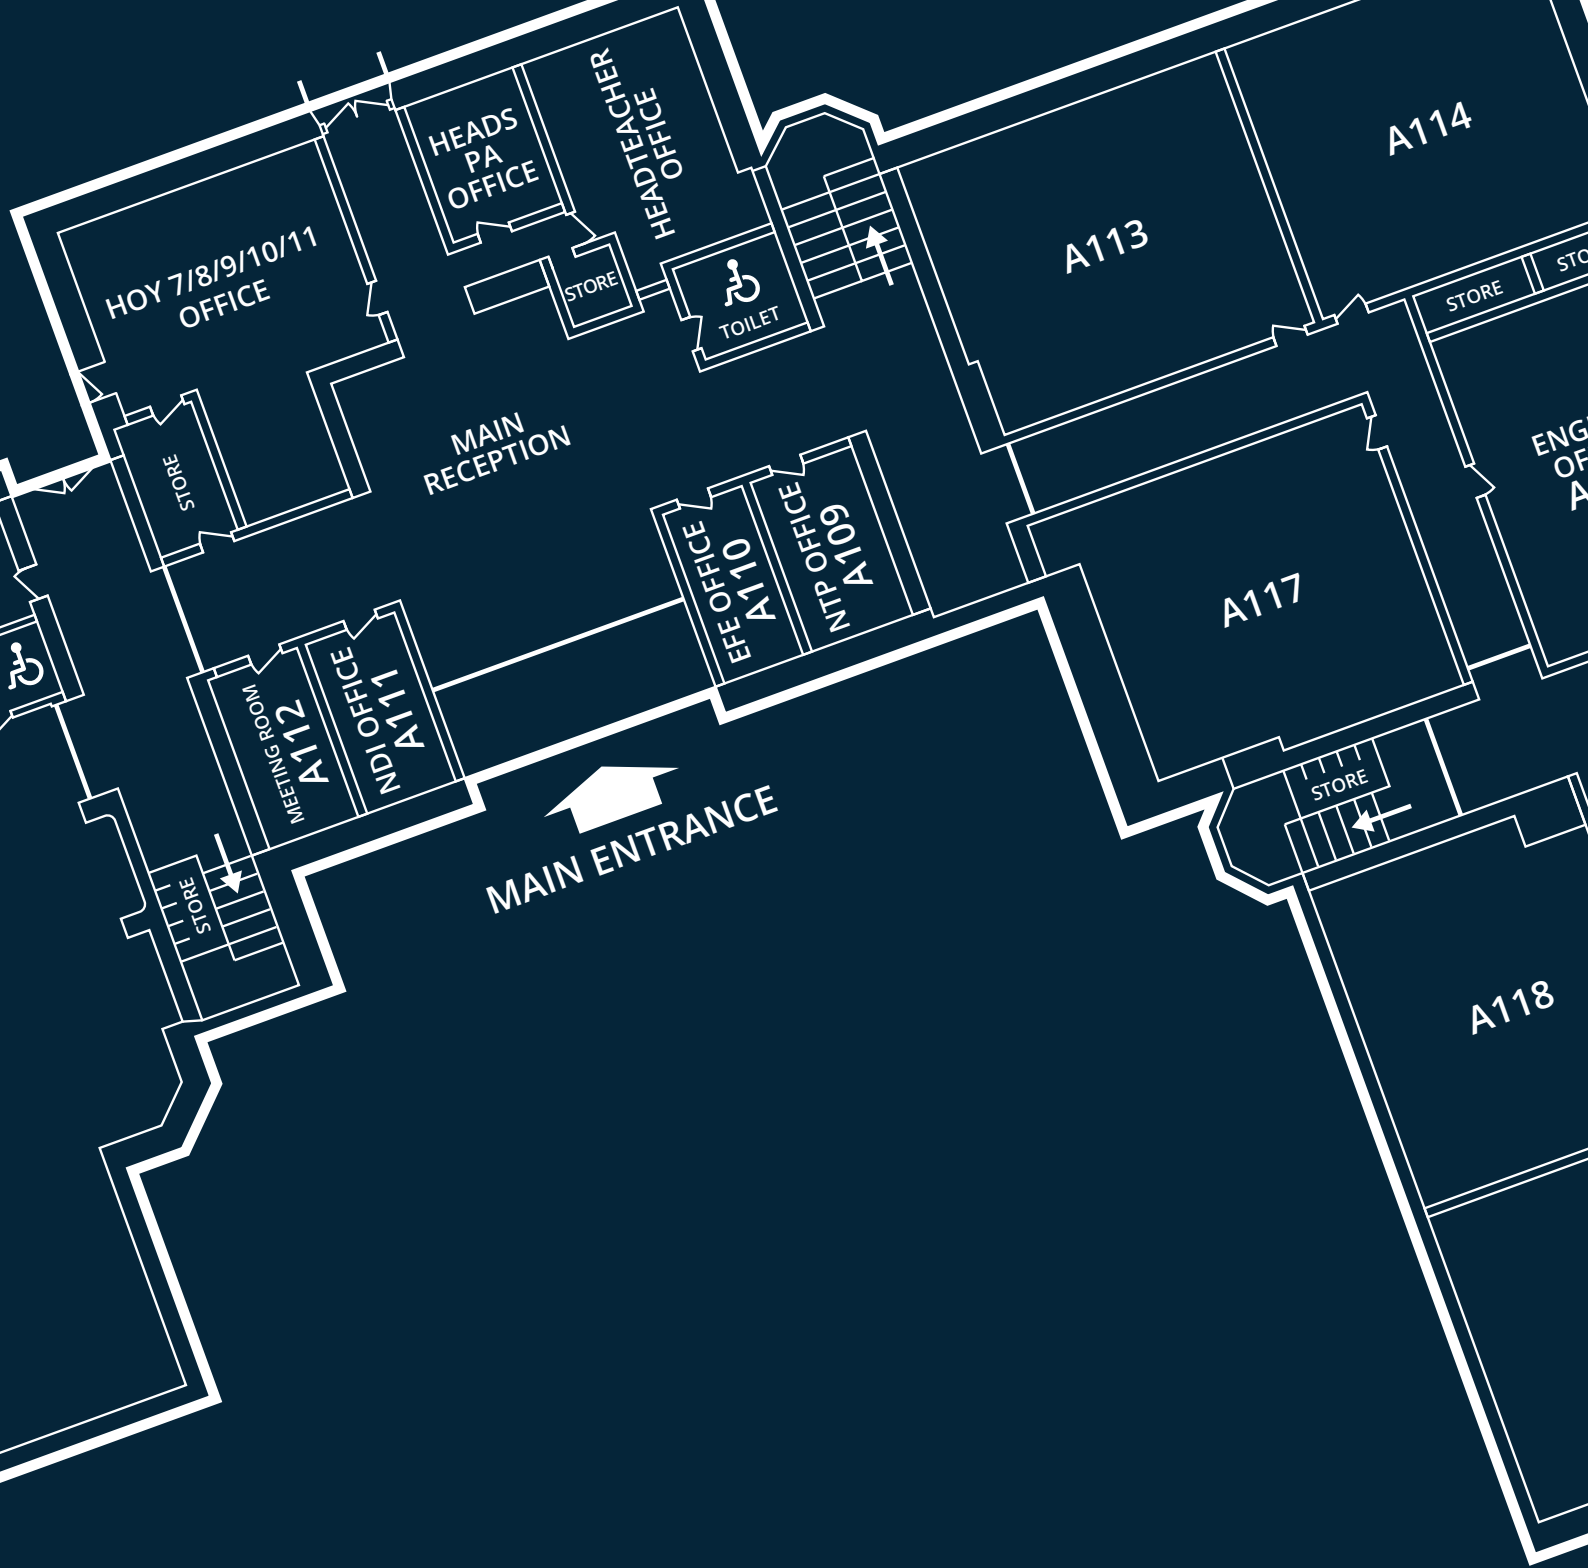

- A A BLOCK**
 - Main reception
 - Headteacher and Head of Year offices
 - Library
 - Resources
 - English Faculty
 - Humanities Faculty
 - Learning Development Faculty
 - Student toilets
- B B BLOCK**
 - Canteen
 - Student Services
 - Staff toilets
 - IT Department
 - IT Support
 - MIS
 - Upgrade intervention
- C C BLOCK**
 - Leisure Centre
 - Shop
- D D BLOCK**
 - Performing Arts Faculty
- E E BLOCK**
 - Main Hall
 - Student toilets
 - PE Faculty
 - Gym
 - PE changing rooms
 - Staff toilets
 - Technology Faculty (Design Tech, Art, Food Tech)
 - Maths Faculty
 - Science Faculty
- L L BLOCK**
 - Languages Faculty
- N N BLOCK**
 - Sixth Form Student Services
 - Sixth Form classrooms
- S S BLOCK**
 - Upper Hex (Sixth Form study area)
 - Lower Hex (Canteen & assembly space)
 - Sixth Form Student toilets
 - Sixth Form classrooms

A BLOCK

B BLOCK

A BLOCK
First Floor

B BLOCK
Second Floor

B BLOCK
First Floor

A BLOCK
Ground Floor

B BLOCK
Ground Floor

C BLOCK

D BLOCK

LEISURE CENTRE
First Floor

LEISURE CENTRE AND SHOP
Ground Floor

D BLOCK
First Floor

D BLOCK
Ground Floor

E BLOCK

E BLOCK

E BLOCK
Ground Floor

E BLOCK
Lower Ground Floor

E BLOCK
First Floor

N & S BLOCK (SIXTH FORM)
First Floor

N & S BLOCK (SIXTH FORM)
Ground Floor

L BLOCK
First Floor

L BLOCK
Ground Floor

LYMM
HIGH SCHOOL